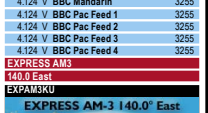

Table with 3 columns: Freq Pol Channel Name, Symbol rate, GHz. Lists various satellite channels and their frequencies.

Table with 3 columns: Freq Pol Channel Name, Symbol rate, GHz. Lists various satellite channels and their frequencies.

Table with 3 columns: Freq Pol Channel Name, Symbol rate, GHz. Lists various satellite channels and their frequencies.

Table with 3 columns: Freq Pol Channel Name, Symbol rate, GHz. Lists various satellite channels and their frequencies.

Table with 3 columns: Freq Pol Channel Name, Symbol rate, GHz. Lists various satellite channels and their frequencies.

Table with 3 columns: Freq Pol Channel Name, Symbol rate, GHz. Lists various satellite channels and their frequencies.

Table with 3 columns: Freq Pol Channel Name, Symbol rate, GHz. Lists various satellite channels and their frequencies.