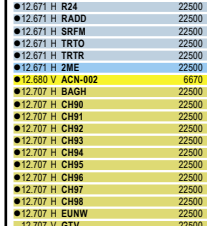

Table with 3 columns: Freq Pol Channel Name, Symbol rate, GHz. Lists various satellite channels and their frequencies.

Table with 3 columns: Freq Pol Channel Name, Symbol rate, GHz. Lists various satellite channels and their frequencies.

Table with 3 columns: Freq Pol Channel Name, Symbol rate, GHz. Lists various satellite channels and their frequencies.

Table with 3 columns: Freq Pol Channel Name, Symbol rate, GHz. Lists various satellite channels and their frequencies.

Table with 3 columns: Freq Pol Channel Name, Symbol rate, GHz. Lists various satellite channels and their frequencies.

Table with 3 columns: Freq Pol Channel Name, Symbol rate, GHz. Lists various satellite channels and their frequencies.

Table with 3 columns: Freq Pol Channel Name, Symbol rate, GHz. Lists various satellite channels and their frequencies.