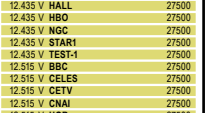

Table with 3 columns: Freq Pol Channel Name, Symbol rate, GHz. Lists various satellite channels and their frequencies.

Table with 3 columns: Freq Pol Channel Name, Symbol rate, GHz. Lists various satellite channels and their frequencies.

Table with 3 columns: Freq Pol Channel Name, Symbol rate, GHz. Lists various satellite channels and their frequencies.

Table with 3 columns: Freq Pol Channel Name, Symbol rate, GHz. Lists various satellite channels and their frequencies.

Table with 3 columns: Freq Pol Channel Name, Symbol rate, GHz. Lists various satellite channels and their frequencies.

Table with 3 columns: Freq Pol Channel Name, Symbol rate, GHz. Lists various satellite channels and their frequencies.

Table with 3 columns: Freq Pol Channel Name, Symbol rate, GHz. Lists various satellite channels and their frequencies.