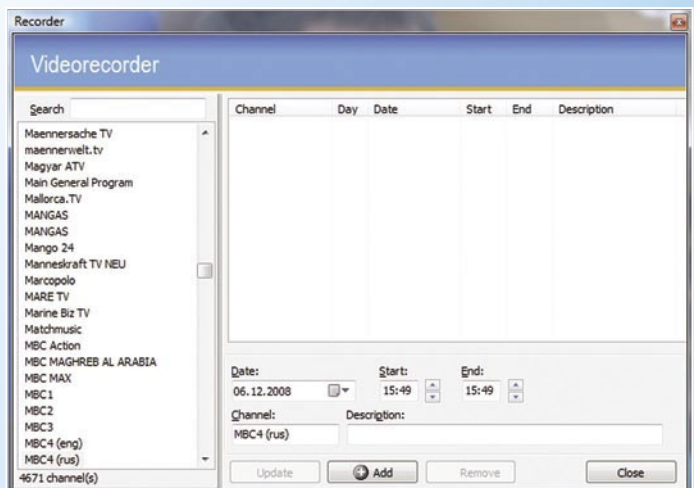

PVR timer function |