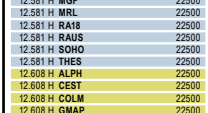

Table with 3 columns: Freq Pol Channel Name, Symbol rate, GHz. Lists various satellite channels and their frequencies.

Table with 3 columns: Freq Pol Channel Name, Symbol rate, GHz. Lists various satellite channels and their frequencies.

Table with 3 columns: Freq Pol Channel Name, Symbol rate, GHz. Lists various satellite channels and their frequencies.

Table with 3 columns: Freq Pol Channel Name, Symbol rate, GHz. Lists various satellite channels and their frequencies.

Table with 3 columns: Freq Pol Channel Name, Symbol rate, GHz. Lists various satellite channels and their frequencies.

Table with 3 columns: Freq Pol Channel Name, Symbol rate, GHz. Lists various satellite channels and their frequencies.

Table with 3 columns: Freq Pol Channel Name, Symbol rate, GHz. Lists various satellite channels and their frequencies.