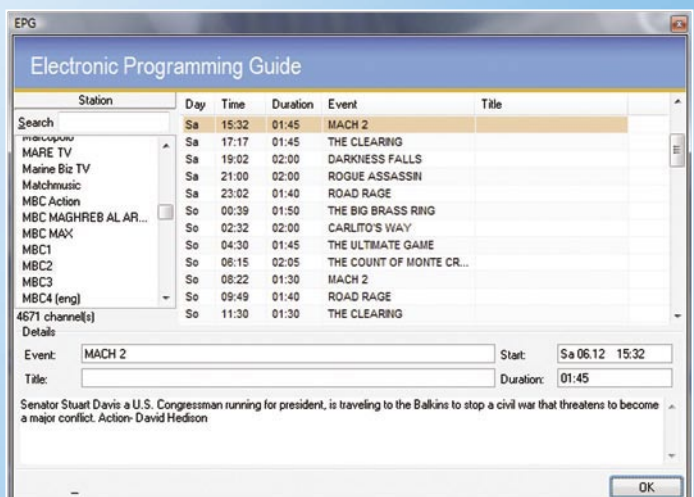

Extended EPG |

possible to decide whether the result should be added to an existing list or stored separately. In case you don't use a conditional access module it is of course perfectly possible to restrict any search to free-to-air channels only. We tested the software with

HOTBIRD 13° East with its 100+ transponders and were surprised it took only 4:20 minutes to find more than 1500 TV and radio channels, which is quite an achievement.

Now that the channel list is