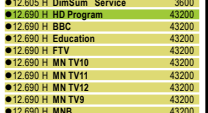

Table with 3 columns: Freq Pol Channel Name, Symbol rate, GHz. Lists various satellite channels and their frequencies.

Table with 3 columns: Freq Pol Channel Name, Symbol rate, GHz. Lists various satellite channels and their frequencies.

Table with 3 columns: Freq Pol Channel Name, Symbol rate, GHz. Lists various satellite channels and their frequencies.

Table with 3 columns: Freq Pol Channel Name, Symbol rate, GHz. Lists various satellite channels and their frequencies.

Table with 3 columns: Freq Pol Channel Name, Symbol rate, GHz. Lists various satellite channels and their frequencies.

Table with 3 columns: Freq Pol Channel Name, Symbol rate, GHz. Lists various satellite channels and their frequencies.

Table with 3 columns: Freq Pol Channel Name, Symbol rate, GHz. Lists various satellite channels and their frequencies.