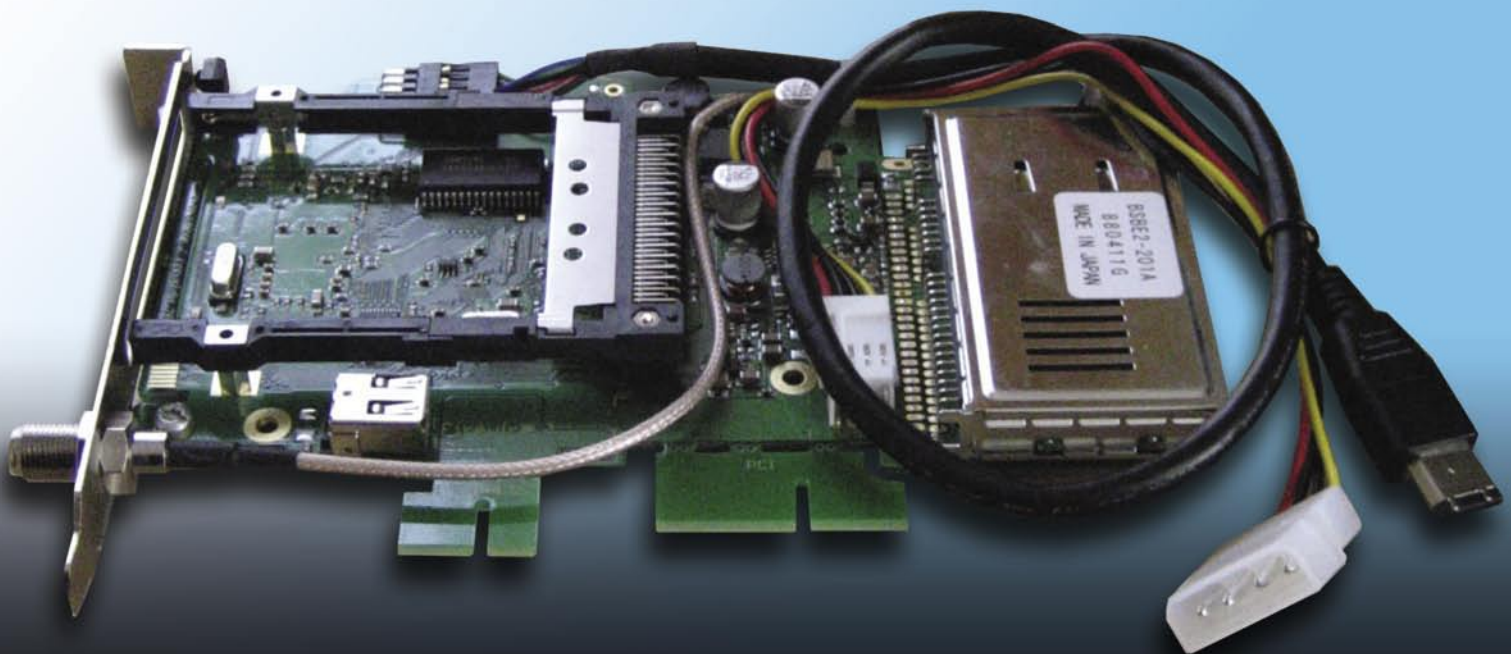

Have you ever looked at the size a movie-length HDTV recording requires on the integrated hard disk of a satellite receiver? You might

be surprised to find out that 10 GB is about the norm. So wouldn't it be convenient if recorded TV or radio events could be transferred to the

FireDTV box to its product range. While all electronic components are fixed onto a single board in both products, data transfer as such