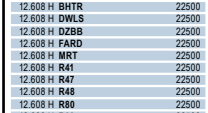

Table with 3 columns: Freq Pol Channel Name, Symbol rate, GHz. Lists various satellite channels and their frequencies.

Table with 3 columns: Freq Pol Channel Name, Symbol rate, GHz. Lists various satellite channels and their frequencies.

Table with 3 columns: Freq Pol Channel Name, Symbol rate, GHz. Lists various satellite channels and their frequencies.

Table with 3 columns: Freq Pol Channel Name, Symbol rate, GHz. Lists various satellite channels and their frequencies.

Table with 3 columns: Freq Pol Channel Name, Symbol rate, GHz. Lists various satellite channels and their frequencies.

Table with 3 columns: Freq Pol Channel Name, Symbol rate, GHz. Lists various satellite channels and their frequencies.

Table with 3 columns: Freq Pol Channel Name, Symbol rate, GHz. Lists various satellite channels and their frequencies.