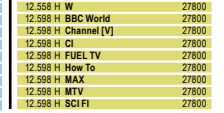

Table with 3 columns: Freq Pol Channel Name, Symbol rate, GHz. Lists various satellite channels and their frequencies.

Table with 3 columns: Freq Pol Channel Name, Symbol rate, GHz. Lists various satellite channels and their frequencies.

Table with 3 columns: Freq Pol Channel Name, Symbol rate, GHz. Lists various satellite channels and their frequencies.

Table with 3 columns: Freq Pol Channel Name, Symbol rate, GHz. Lists various satellite channels and their frequencies.

Table with 3 columns: Freq Pol Channel Name, Symbol rate, GHz. Lists various satellite channels and their frequencies.

Table with 3 columns: Freq Pol Channel Name, Symbol rate, GHz. Lists various satellite channels and their frequencies.

Table with 3 columns: Freq Pol Channel Name, Symbol rate, GHz. Lists various satellite channels and their frequencies.