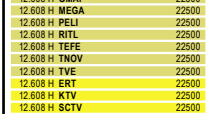

Table with 3 columns: Freq Pol Channel Name, Symbol rate, GHz. Lists various satellite channels and their frequencies.

Table with 3 columns: Freq Pol Channel Name, Symbol rate, GHz. Lists various satellite channels and their frequencies.

Table with 3 columns: Freq Pol Channel Name, Symbol rate, GHz. Lists various satellite channels and their frequencies.

Table with 3 columns: Freq Pol Channel Name, Symbol rate, GHz. Lists various satellite channels and their frequencies.

Table with 3 columns: Freq Pol Channel Name, Symbol rate, GHz. Lists various satellite channels and their frequencies.

Table with 3 columns: Freq Pol Channel Name, Symbol rate, GHz. Lists various satellite channels and their frequencies.

Table with 3 columns: Freq Pol Channel Name, Symbol rate, GHz. Lists various satellite channels and their frequencies.