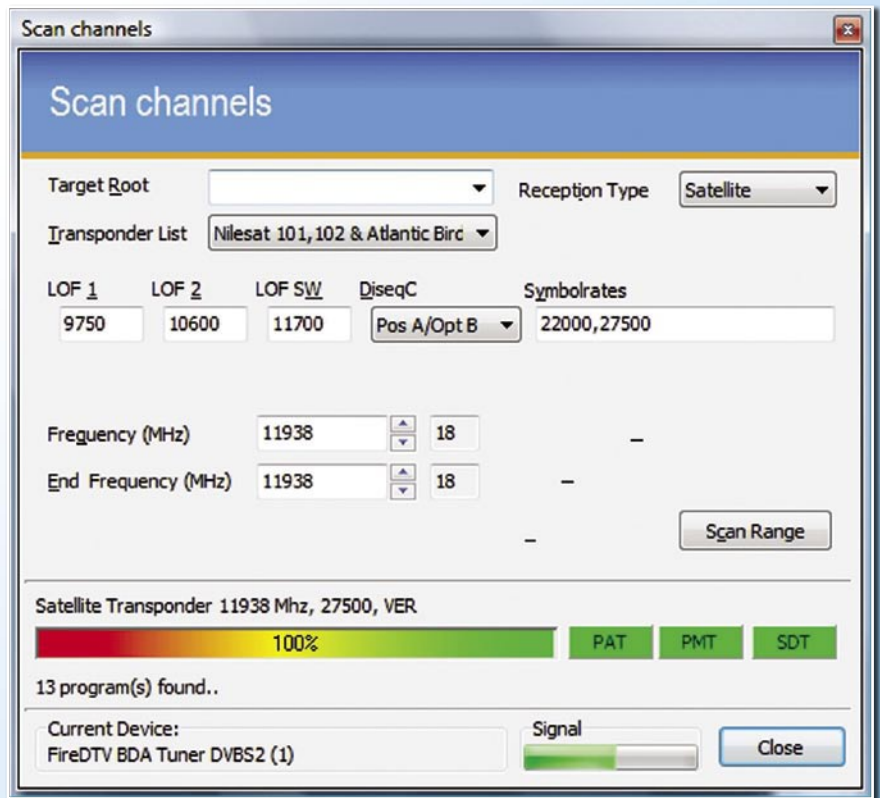

Most up-to-date HDTV satellite receivers come with Ethernet or USB 2.0 interfaces that allow transferring recorded events to a PC for post-editing and storing recordings on a portable storage medium (DVD etc.). However, most of these receivers regard satellite reception as their prime business and thus do not put much effort into making interfaces very fast.