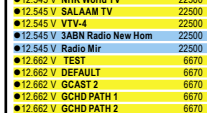

Table with 3 columns: Freq Pol Channel Name, Symbol rate, GHz. Lists various satellite channels and their frequencies.

Table with 3 columns: Freq Pol Channel Name, Symbol rate, GHz. Lists various satellite channels and their frequencies.

Table with 3 columns: Freq Pol Channel Name, Symbol rate, GHz. Lists various satellite channels and their frequencies.

Table with 3 columns: Freq Pol Channel Name, Symbol rate, GHz. Lists various satellite channels and their frequencies.

Table with 3 columns: Freq Pol Channel Name, Symbol rate, GHz. Lists various satellite channels and their frequencies.

Table with 3 columns: Freq Pol Channel Name, Symbol rate, GHz. Lists various satellite channels and their frequencies.

Table with 3 columns: Freq Pol Channel Name, Symbol rate, GHz. Lists various satellite channels and their frequencies.