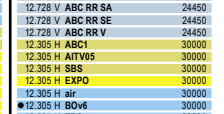

Table with 3 columns: Freq Pol Channel Name, Symbol rate, GHz. Lists various satellite channels and their frequencies.

Table with 3 columns: Freq Pol Channel Name, Symbol rate, GHz. Lists various satellite channels and their frequencies.

Table with 3 columns: Freq Pol Channel Name, Symbol rate, GHz. Lists various satellite channels and their frequencies.

Table with 3 columns: Freq Pol Channel Name, Symbol rate, GHz. Lists various satellite channels and their frequencies.

Table with 3 columns: Freq Pol Channel Name, Symbol rate, GHz. Lists various satellite channels and their frequencies.

Table with 3 columns: Freq Pol Channel Name, Symbol rate, GHz. Lists various satellite channels and their frequencies.

Table with 3 columns: Freq Pol Channel Name, Symbol rate, GHz. Lists various satellite channels and their frequencies.