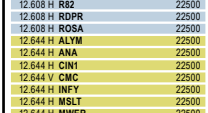

Table with 3 columns: Freq Pol Channel Name, Symbol rate, GHz. Lists various satellite channels and their frequencies.

Table with 3 columns: Freq Pol Channel Name, Symbol rate, GHz. Lists various satellite channels and their frequencies.

Table with 3 columns: Freq Pol Channel Name, Symbol rate, GHz. Lists various satellite channels and their frequencies.

Table with 3 columns: Freq Pol Channel Name, Symbol rate, GHz. Lists various satellite channels and their frequencies.

Table with 3 columns: Freq Pol Channel Name, Symbol rate, GHz. Lists various satellite channels and their frequencies.

Table with 3 columns: Freq Pol Channel Name, Symbol rate, GHz. Lists various satellite channels and their frequencies.

Table with 3 columns: Freq Pol Channel Name, Symbol rate, GHz. Lists various satellite channels and their frequencies.