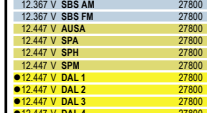

Table with 3 columns: Freq Pol Channel Name, Symbol rate, GHz. Lists various satellite channels and their frequencies.

Table with 3 columns: Freq Pol Channel Name, Symbol rate, GHz. Lists various satellite channels and their frequencies.

Table with 3 columns: Freq Pol Channel Name, Symbol rate, GHz. Lists various satellite channels and their frequencies.

Table with 3 columns: Freq Pol Channel Name, Symbol rate, GHz. Lists various satellite channels and their frequencies.

Table with 3 columns: Freq Pol Channel Name, Symbol rate, GHz. Lists various satellite channels and their frequencies.

Table with 3 columns: Freq Pol Channel Name, Symbol rate, GHz. Lists various satellite channels and their frequencies.

Table with 3 columns: Freq Pol Channel Name, Symbol rate, GHz. Lists various satellite channels and their frequencies.