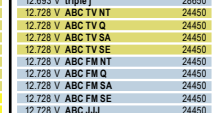

Table with 3 columns: Freq Pol Channel Name, Symbol rate, GHz. Lists various satellite channels and their frequencies.

Table with 3 columns: Freq Pol Channel Name, Symbol rate, GHz. Lists various satellite channels and their frequencies.

Table with 3 columns: Freq Pol Channel Name, Symbol rate, GHz. Lists various satellite channels and their frequencies.

Table with 3 columns: Freq Pol Channel Name, Symbol rate, GHz. Lists various satellite channels and their frequencies.

Table with 3 columns: Freq Pol Channel Name, Symbol rate, GHz. Lists various satellite channels and their frequencies.

Table with 3 columns: Freq Pol Channel Name, Symbol rate, GHz. Lists various satellite channels and their frequencies.

Table with 3 columns: Freq Pol Channel Name, Symbol rate, GHz. Lists various satellite channels and their frequencies.