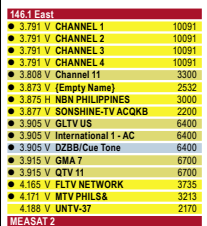

Table with 3 columns: Freq Pol Channel Name, Symbol rate, GHz. Lists various satellite channels and their frequencies.

Table with 3 columns: Freq Pol Channel Name, Symbol rate, GHz. Lists various satellite channels and their frequencies.

Table with 3 columns: Freq Pol Channel Name, Symbol rate, GHz. Lists various satellite channels and their frequencies.

Table with 3 columns: Freq Pol Channel Name, Symbol rate, GHz. Lists various satellite channels and their frequencies.

Table with 3 columns: Freq Pol Channel Name, Symbol rate, GHz. Lists various satellite channels and their frequencies.

Table with 3 columns: Freq Pol Channel Name, Symbol rate, GHz. Lists various satellite channels and their frequencies.

Table with 3 columns: Freq Pol Channel Name, Symbol rate, GHz. Lists various satellite channels and their frequencies.