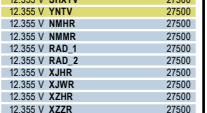

Table with 3 columns: Freq Pol Channel Name, Symbol rate, GHz. Lists various satellite channels and their frequencies.

Table with 3 columns: Freq Pol Channel Name, Symbol rate, GHz. Lists various satellite channels and their frequencies.

Table with 3 columns: Freq Pol Channel Name, Symbol rate, GHz. Lists various satellite channels and their frequencies.

Table with 3 columns: Freq Pol Channel Name, Symbol rate, GHz. Lists various satellite channels and their frequencies.

Table with 3 columns: Freq Pol Channel Name, Symbol rate, GHz. Lists various satellite channels and their frequencies.

Table with 3 columns: Freq Pol Channel Name, Symbol rate, GHz. Lists various satellite channels and their frequencies.

Table with 3 columns: Freq Pol Channel Name, Symbol rate, GHz. Lists various satellite channels and their frequencies.