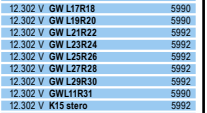

Table with 3 columns: Freq Pol Channel Name, Symbol rate, GHz. Lists various satellite channels and their frequencies.

Table with 3 columns: Freq Pol Channel Name, Symbol rate, GHz. Lists various satellite channels and their frequencies.

Table with 3 columns: Freq Pol Channel Name, Symbol rate, GHz. Lists various satellite channels and their frequencies.

Table with 3 columns: Freq Pol Channel Name, Symbol rate, GHz. Lists various satellite channels and their frequencies.

Table with 3 columns: Freq Pol Channel Name, Symbol rate, GHz. Lists various satellite channels and their frequencies.

Table with 3 columns: Freq Pol Channel Name, Symbol rate, GHz. Lists various satellite channels and their frequencies.

Table with 3 columns: Freq Pol Channel Name, Symbol rate, GHz. Lists various satellite channels and their frequencies.