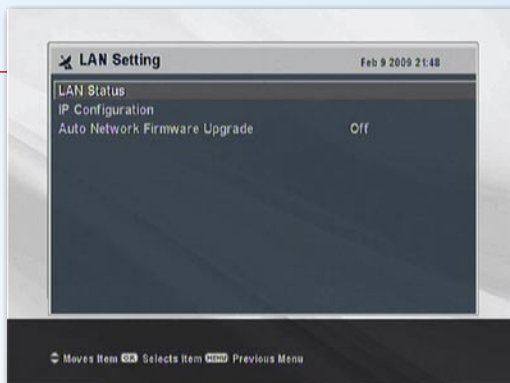

Network menu of the TF6000PVRE