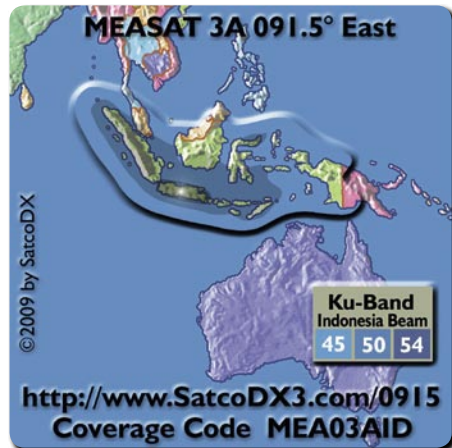

ity of usage in orbit. This Satellite will replace ASIASAT 2 at 100.5 EAST with 22 Transponders in KU Band

MEASAT 3A
June 2009

MEASAT 3A has been designed to be co-located with MEASAT 3 at 91.5 EAST. The satellite will provide 12 high-powered C-band transponders providing coverage across a region bounded by Africa and Eastern Europe in the West, through to Japan and Australia in the East, and 12 high-powered Ku band transponders for DTH in Malaysia and Indonesia over a 15 year minimum service life. This satellite will be launched by a Zenith 3.