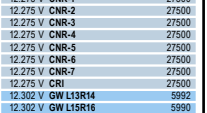

Table with 3 columns: Freq Pol Channel Name, Symbol rate, GHz. Lists various satellite channels and their frequencies.

Table with 3 columns: Freq Pol Channel Name, Symbol rate, GHz. Lists various satellite channels and their frequencies.

Table with 3 columns: Freq Pol Channel Name, Symbol rate, GHz. Lists various satellite channels and their frequencies.

Table with 3 columns: Freq Pol Channel Name, Symbol rate, GHz. Lists various satellite channels and their frequencies.

Table with 3 columns: Freq Pol Channel Name, Symbol rate, GHz. Lists various satellite channels and their frequencies.

Table with 3 columns: Freq Pol Channel Name, Symbol rate, GHz. Lists various satellite channels and their frequencies.

Table with 3 columns: Freq Pol Channel Name, Symbol rate, GHz. Lists various satellite channels and their frequencies.