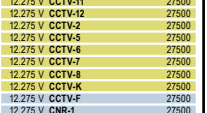

Table with 3 columns: Freq Pol Channel Name, Symbol rate, GHz. Lists various satellite channels and their frequencies.

Table with 3 columns: Freq Pol Channel Name, Symbol rate, GHz. Lists various satellite channels and their frequencies.

Table with 3 columns: Freq Pol Channel Name, Symbol rate, GHz. Lists various satellite channels and their frequencies.

Table with 3 columns: Freq Pol Channel Name, Symbol rate, GHz. Lists various satellite channels and their frequencies.

Table with 3 columns: Freq Pol Channel Name, Symbol rate, GHz. Lists various satellite channels and their frequencies.

Table with 3 columns: Freq Pol Channel Name, Symbol rate, GHz. Lists various satellite channels and their frequencies.

Table with 3 columns: Freq Pol Channel Name, Symbol rate, GHz. Lists various satellite channels and their frequencies.