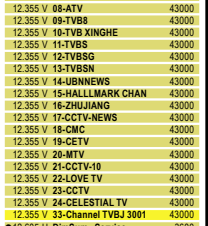

Table with 3 columns: Freq Pol Channel Name, Symbol rate, GHz. Lists various satellite channels and their frequencies.

Table with 3 columns: Freq Pol Channel Name, Symbol rate, GHz. Lists various satellite channels and their frequencies.

Table with 3 columns: Freq Pol Channel Name, Symbol rate, GHz. Lists various satellite channels and their frequencies.

Table with 3 columns: Freq Pol Channel Name, Symbol rate, GHz. Lists various satellite channels and their frequencies.

Table with 3 columns: Freq Pol Channel Name, Symbol rate, GHz. Lists various satellite channels and their frequencies.

Table with 3 columns: Freq Pol Channel Name, Symbol rate, GHz. Lists various satellite channels and their frequencies.

Table with 3 columns: Freq Pol Channel Name, Symbol rate, GHz. Lists various satellite channels and their frequencies.