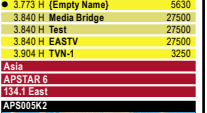

Table with 3 columns: Freq Pol Channel Name, Symbol rate, GHz. Lists various satellite channels and their frequencies.

Table with 3 columns: Freq Pol Channel Name, Symbol rate, GHz. Lists various satellite channels and their frequencies.

Table with 3 columns: Freq Pol Channel Name, Symbol rate, GHz. Lists various satellite channels and their frequencies.

Table with 3 columns: Freq Pol Channel Name, Symbol rate, GHz. Lists various satellite channels and their frequencies.

Table with 3 columns: Freq Pol Channel Name, Symbol rate, GHz. Lists various satellite channels and their frequencies.

Table with 3 columns: Freq Pol Channel Name, Symbol rate, GHz. Lists various satellite channels and their frequencies.

Table with 3 columns: Freq Pol Channel Name, Symbol rate, GHz. Lists various satellite channels and their frequencies.