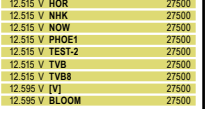

Table with 3 columns: Freq Pol Channel Name, Symbol rate, GHz. Lists various satellite channels and their frequencies.

Table with 3 columns: Freq Pol Channel Name, Symbol rate, GHz. Lists various satellite channels and their frequencies.

Table with 3 columns: Freq Pol Channel Name, Symbol rate, GHz. Lists various satellite channels and their frequencies.

Table with 3 columns: Freq Pol Channel Name, Symbol rate, GHz. Lists various satellite channels and their frequencies.

Table with 3 columns: Freq Pol Channel Name, Symbol rate, GHz. Lists various satellite channels and their frequencies.

Table with 3 columns: Freq Pol Channel Name, Symbol rate, GHz. Lists various satellite channels and their frequencies.

Table with 3 columns: Freq Pol Channel Name, Symbol rate, GHz. Lists various satellite channels and their frequencies.