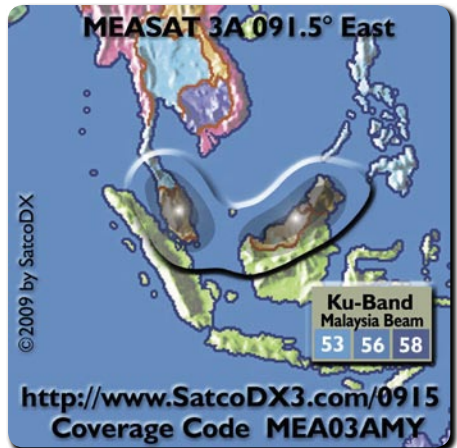

MEASAT 3A
June 2009

MEASAT 3A has been designed to be co-located with MEASAT 3 at 91.5 EAST. The satellite will provide 12 high-powered C-band transponders providing coverage across a region bounded by Africa and Eastern Europe in the West, through to Japan and Australia in the East, and 12 high-powered Ku band transponders for DTH in Malaysia and Indonesia over a 15 year minimum service life. This satellite will be launched by a Zenith 3.