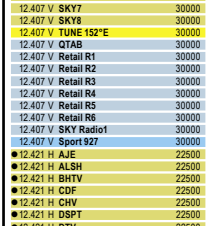

Table with 3 columns: Freq Pol Channel Name, Symbol rate, GHz. Lists various satellite channels and their frequencies.

Table with 3 columns: Freq Pol Channel Name, Symbol rate, GHz. Lists various satellite channels and their frequencies.

Table with 3 columns: Freq Pol Channel Name, Symbol rate, GHz. Lists various satellite channels and their frequencies.

Table with 3 columns: Freq Pol Channel Name, Symbol rate, GHz. Lists various satellite channels and their frequencies.

Table with 3 columns: Freq Pol Channel Name, Symbol rate, GHz. Lists various satellite channels and their frequencies.

Table with 3 columns: Freq Pol Channel Name, Symbol rate, GHz. Lists various satellite channels and their frequencies.

Table with 3 columns: Freq Pol Channel Name, Symbol rate, GHz. Lists various satellite channels and their frequencies.