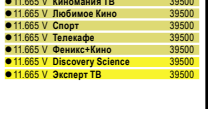

Table with 3 columns: Freq Pol Channel Name, Symbol rate, GHz. Lists various satellite channels and their frequencies.

Table with 3 columns: Freq Pol Channel Name, Symbol rate, GHz. Lists various satellite channels and their frequencies.

Table with 3 columns: Freq Pol Channel Name, Symbol rate, GHz. Lists various satellite channels and their frequencies.

Table with 3 columns: Freq Pol Channel Name, Symbol rate, GHz. Lists various satellite channels and their frequencies.

Table with 3 columns: Freq Pol Channel Name, Symbol rate, GHz. Lists various satellite channels and their frequencies.

Table with 3 columns: Freq Pol Channel Name, Symbol rate, GHz. Lists various satellite channels and their frequencies.

Table with 3 columns: Freq Pol Channel Name, Symbol rate, GHz. Lists various satellite channels and their frequencies.