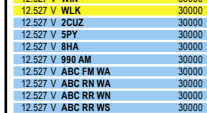

Table with 3 columns: Freq Pol Channel Name, Symbol rate, GHz. Lists various satellite channels and their frequencies.

Table with 3 columns: Freq Pol Channel Name, Symbol rate, GHz. Lists various satellite channels and their frequencies.

Table with 3 columns: Freq Pol Channel Name, Symbol rate, GHz. Lists various satellite channels and their frequencies.

Table with 3 columns: Freq Pol Channel Name, Symbol rate, GHz. Lists various satellite channels and their frequencies.

Table with 3 columns: Freq Pol Channel Name, Symbol rate, GHz. Lists various satellite channels and their frequencies.

Table with 3 columns: Freq Pol Channel Name, Symbol rate, GHz. Lists various satellite channels and their frequencies.

Table with 3 columns: Freq Pol Channel Name, Symbol rate, GHz. Lists various satellite channels and their frequencies.