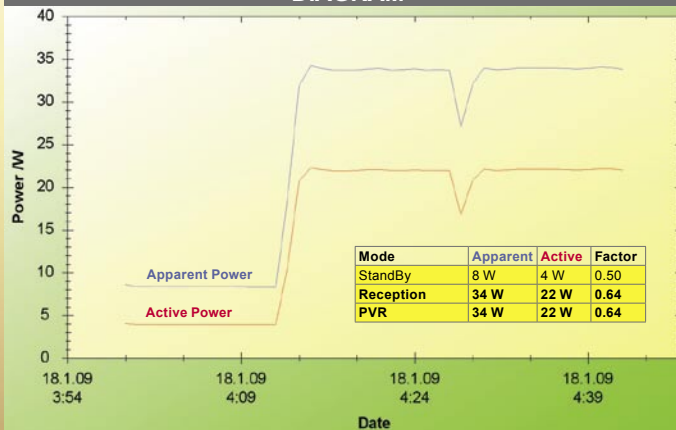

Odbiór SCPC z SR zaledwie 1425 |

ENERGY DIAGRAM

Something new is happening at Sea Tel®

NEW! USAT24.
Ultra-small 60cm
broadband.

NEW! 2406.
Commercial quality
60cm broadband.

NEW! ST14.
New design.
Better performance.