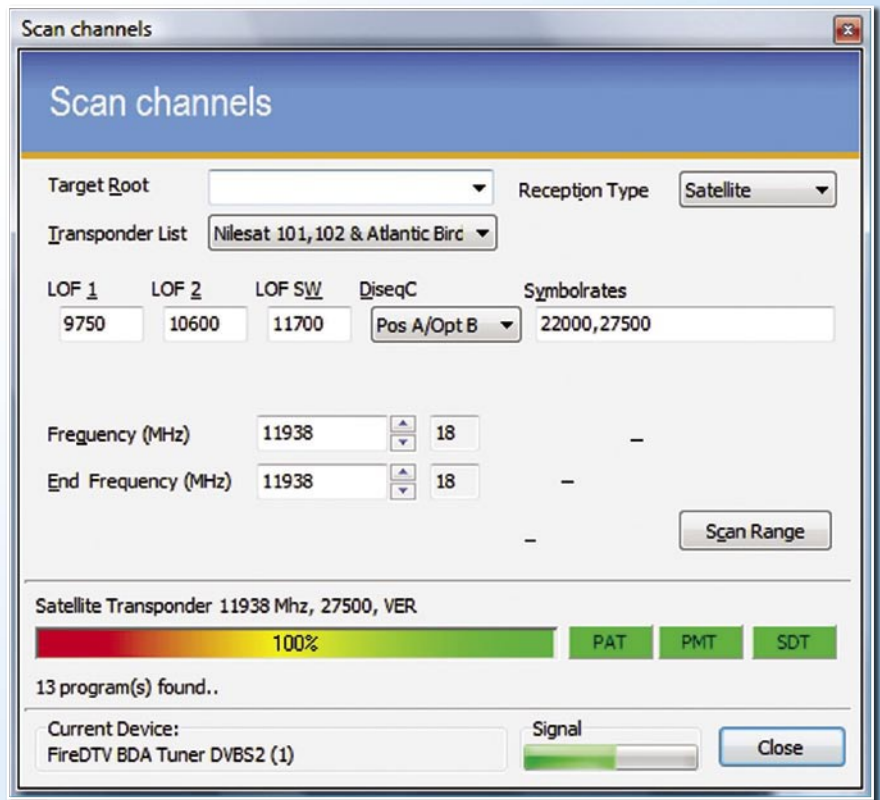

Most up-to-date HDTV satellite receivers come with Ethernet or USB 2.0 interfaces that allow transferring recorded events to a PC for post-editing and storing recordings on a portable storage medium (DVD etc.). However, most of these receivers regard satellite reception as their prime business and thus do not put much effort into making interfaces very fast.