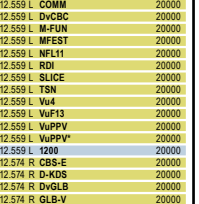

C-Band 30 36 40

Vertical list of satellite data in the fourth column, including channels like FOX Sports Feeds, GALAXY 11, and various regional feeds.