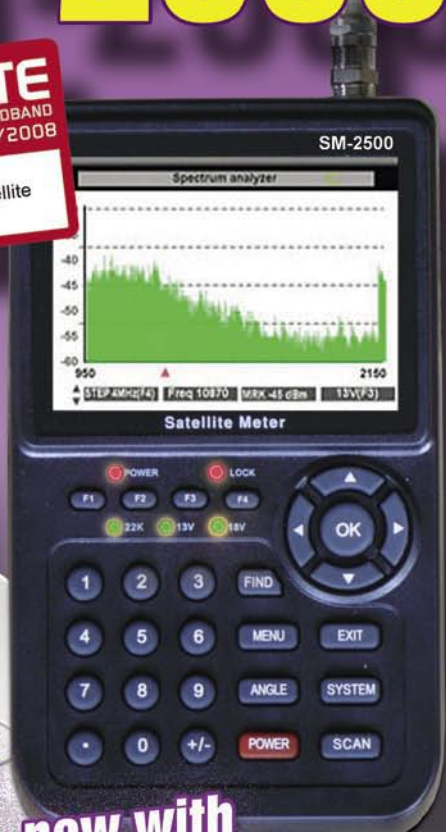

Brzmi to jak recepta na sukces nie do pobicia.

Trimax SM-2500

**TELE SATELLITE
AWARD & BROADBAND**
06-07/2008

TRIMAX SM2200
An ideal tool for any satellite
system installer

NEW - now with
"Spectrum Analyzer"