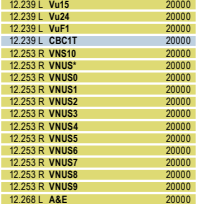

C-Band 30 36 40

Vertical list of satellite data in the second column, including channels like FOX Sports Feeds, GALAXY 11, and various regional feeds.