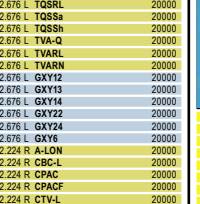

C-Band 30 36 40

Vertical list of satellite data in the fifth column, including channels like FOX Sports Feeds, GALAXY 11, and various regional feeds.