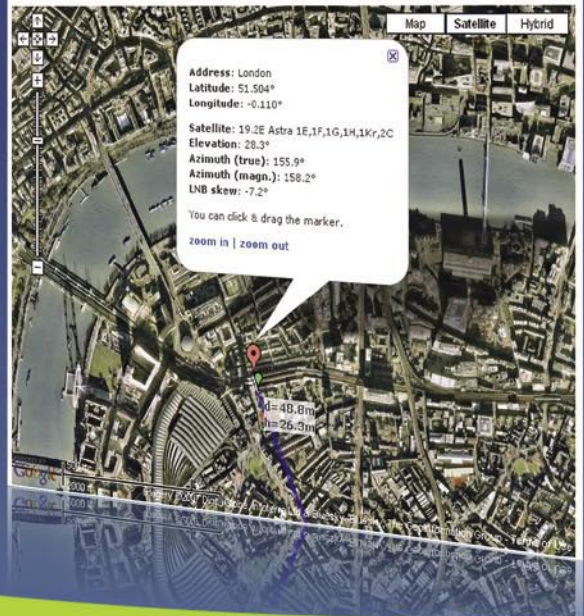

DishPointer.com

See where to point your dish, before you climb on the roof!

DishPointer, the state-of-the-art dish alignment and satellite information tool, is now available for commercial companies as a customised solution, programmed to fit individual needs.

FREE Widget

Add DishPointer Lite to your site - it's free!

TV stations & program providers
Online shops & distributors
Satellite operators
Receiver manufacturers
Professional installers
and many more...

Give your clients and customers easy access to satellite information, hassle-free and straight to the point. For more information, visit www.dishpointer.com.

Satellite Dish Pointer / Alignment Calculator with Google Maps

International location: e.g. streetname, postcode, geocode:

London

Popular Satellites:

- 28.2E Astra 2A-8-0
- 13.0E Hotbird 6,7A,8
- 19.2E Astra 1E,1F,1G,1H,1K,2C
- 42.0E TurkSat 1C, 2A
- 16.0E Eutelsat W2

- 26.0E Badr-2,3,4/Eurobird 2
- 5.0E Sirius 2,3
- 5.0W Atlantic Bird 3
- 7.0W Nilesat 101, 102, Atlantic Bird 4
- 1.0W Intelsat 10-02

All Satellites & Multi-LNB Setups: 19.2E Astra 1E,1F,1G,1H,1K,2C

References

www.dishpointer.com
info@dishpointer.com

ARABSAT 2B

ASTRA SATD

11.095 V TEMPO-TURK	2222
11.099 V HAMSI-TV	2222
11.226 H BUSINESS	3955
11.226 H CITY FM	27500
11.226 H HUMOR FM	27500
11.226 H KINO FM	27500
11.226 H POMESTNOE	27500
11.226 H Toinfo-TV	27500
11.226 H 107.8	27500
11.226 H AvtoRadio	27500
11.226 H Business FM	27500
11.226 H DMX+1	27500
11.226 H DOPOHOE	27500
11.226 H Energia	27500
11.226 H G.2	27500
11.226 H Gardarika	27500
11.226 H Radio Alfa	27500
11.226 H Kino FM	27500
11.226 H Piter RS	27500
11.226 H Pomestnoe	27500
11.226 H Radio Record	27500
11.226 H Radio Vanya	27500
11.226 H Record-2	27500
11.226 H Relax	27500
11.226 H Shanson	27500

EUROBIRD 033.0° East

ARABSAT 2B 030.5° East

EUROBIRD 033.0° East

EUROBIRD 033.0° East

11.121 L Football test	27500
11.121 L Sport 1	27500
11.121 L Sport 2	27500
11.121 L TBI	27500
11.121 L Transmit	27500
11.121 L BIZ TV	27500
11.121 L CHANSON	27500
11.121 L Che-Pe INFO	27500
11.121 L Fiat Automotive	27500
11.121 L Q2TV	27500
11.121 L RUTV	27500
11.121 L TV3	27500
12.072 L Discovery HD	27500
12.072 L Eurosport HD	27500
12.072 L HD-Kino	27500
12.072 L HD-Sport	27500
12.175 L TVN	4340
12.190 L 365 days	20000
12.190 L Teen TV	20000
12.190 L Autopilot	20000
12.190 L Discovery	20000
12.190 L Dom Kino	20000
12.190 L Komedia TV	20000
12.190 L Muz & deti	20000
12.190 L Muzo TB	20000
12.190 L Nochny Klub	20000
12.190 L Nostalgia	20000
12.190 L Telenyushchaya	20000
12.226 L Bibigon	27500
12.226 L Vesti	27500
12.226 L JTB	27500
12.226 L Kultura	27500
12.226 L MuzTV	27500

ARABSAT 2B 030.5° East

ARABSAT 2B 030.5° East

12.380 L 265 Live TV	27500
12.380 L Авто Плюс	27500
12.380 L Boaz TV	27500
12.380 L Zakon-TV	27500
12.380 L Ижара ТВ	27500
12.380 L Интернео ТВ	27500
12.380 L Комедия ТВ	27500
12.380 L Кухня ТВ	27500
12.380 L Легионер ТВ	27500
12.380 L МНОГООбзорное ТВ	27500
12.380 L Eurosport 2	27500
12.380 L TV Бульвар	27500
12.399 R 24/7OK	27500
12.399 R Fashion TV Network	27500
12.399 R MTV Russia	27500
12.399 R Vesti	27500
12.399 R Zvezda	27500
12.399 R Kinoskopa	27500
12.399 R Культура	27500
12.399 R HTB	27500
12.399 R Россия	27500
12.399 R CTC-Москва	27500
12.399 R Спас	27500
12.399 R Спорт on-line	27500
12.399 R TNT	27500
12.418 L NTV	27500
12.399 R Эхо Москвы	27500
12.418 L 3 канал	27500
12.418 L Russia Al-Yaum	27500
12.418 L TV SALT	27500
12.418 L VH1 Russia	27500
12.418 L Бибигон	27500
12.418 L Дом кино	27500
12.418 L Мир	27500
12.418 L Музыла Первого	27500
12.418 L Петербург - 5 канал	27500
12.418 L ТВЦ	27500
12.418 L ТВЦ	27500
12.418 L Теленяня	27500
12.418 L Радио Дети FM TEST	27500
12.437 R NBA-TV	27500
12.437 R MTV	27500
12.437 R HCT	27500
12.437