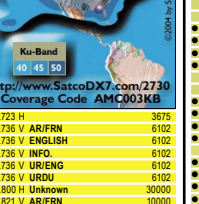

C-Band 30 36 40

Vertical list of satellite data in the sixth column, including channels like FOX Sports Feeds, GALAXY 11, and various regional feeds.