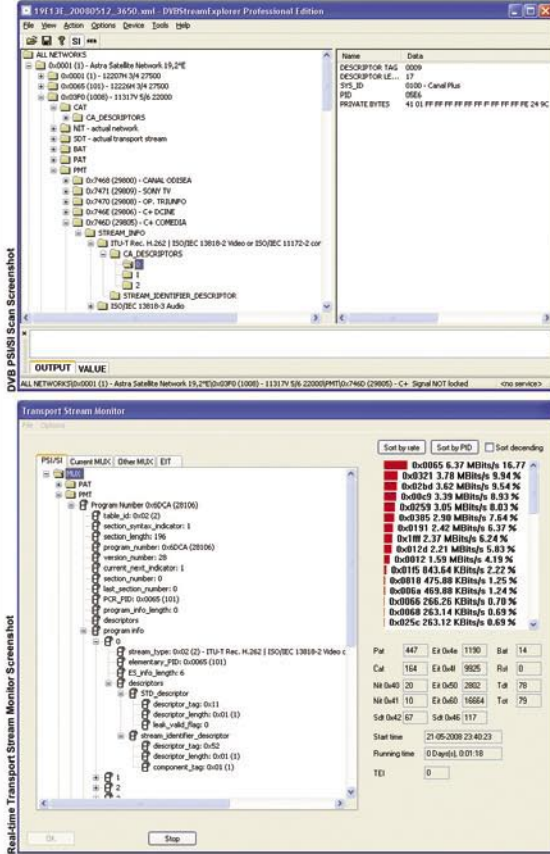

DVBStreamExplorer™

MPEG2/DVB Transport Stream Analyzer

Feature Summary

- ✓ MPEG2/DVB/ATSC PSI/SI/PSIP scanning
- ✓ Stream demuxing and capturing to disk
- ✓ DVB DSMCC scanning
- ✓ TeleText Analyzer
- ✓ DVB MPE scanning
- ✓ Service Player
- ✓ Real-time Transport Stream Monitor
- ✓ Saving of collected information as text/CSV
- ✓ Supports most BDA compatible devices and specific non-BDA devices*