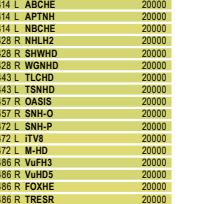

C-Band 30 36 40

Vertical list of satellite data in the seventh column, including channels like FOX Sports Feeds, GALAXY 11, and various regional feeds.