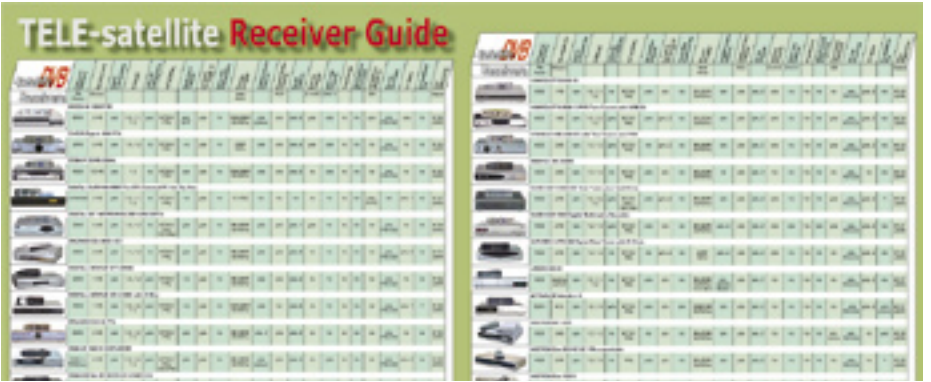

REKLAM VERENLER

ALPS 43	MATEL 23
ARION 13	MAX COMMUNICATION 45
BOTECH 49	MIDEXPO 56
CABSAT 40	MOTECK 44
DOEBIS 1 8	NETA 33
DOEBIS 2 9	NEOTION 76
DIGITAL ENTERTAINMENT 65	OPENTECH 5
DIGITAL RISE 44	PROMAX 39
DIGITAL TELEMEDIA 21	SAT CONTROL 69
DVB SHOP 25	SATFORCE 53
EDON 57	SATSTAR 61
EMP 57	SHENZHEN SUCCESS 37
EURASIA 71	SMARTWI 68
GENERAL SATELLITE 17	STAB ITALY 75
GLOBAL TECHNOLOGIES 19	STARSAT 35
GOLDEN INTERSTAR 41	TECHNOMATE 20
HORIZON 38	TELE-Satellite CITY 60
JAEGER/WEISS 42	TOPFIELD 2
JONSA 29	VANTAGE 4

DVB-S PCI Sat CI
Digital satellite
tuner PCI card
with CI 66

Wireless SmartWi
Cardsplitter with
wireless transmission
capabilities 70