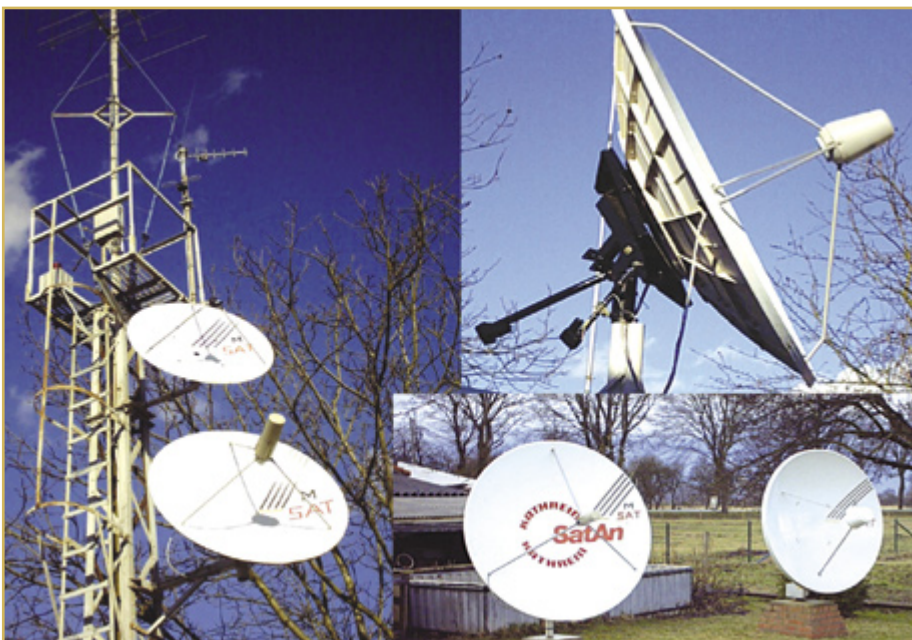

Out of Footprint

Reception at Grass Level..... 48

FEATURE ARTICLES

Satellite Espionage: Satellite piracy 12
New Satellite products for the International Market..... 22,26,30

SWEEPSTAKES!

dvbshop.tv and TELE-satellite are giving away 10 DVB-S Cards for your PC 50

Satellite Photo – Paris: Arc de Triomphe and Champs Elysées 51

TELE-satellite Receiver Guide 52

Media News 55

Antenna Tuning: Wavefrontier Toroidal-90..... 58

Experts become testers for TELE-satellite:

Low Threshold Magic. Weak signals? No Problem ! 60