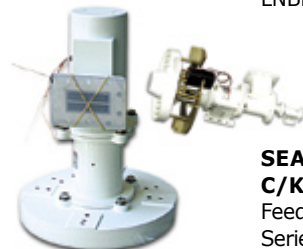

SEAVEY C/Ku-band feed
Feeds ESA-124 Series..... 46