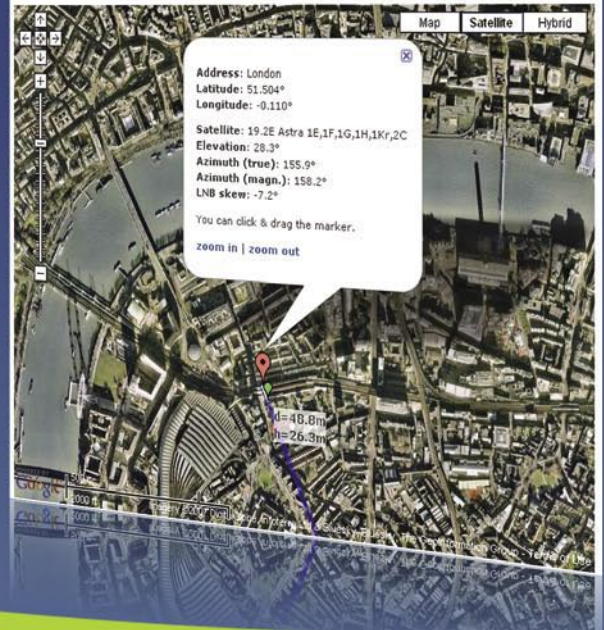

DishPointer.com

See where to point your dish, before you climb on the roof!

DishPointer, the state-of-the-art dish alignment and satellite information tool, is now available for commercial companies as a customised solution, programmed to fit individual needs.

**FREE
Widget**

Add DishPointer Lite to your site - it's free!

Give your clients and customers easy access to satellite information, hassle-free and straight to the point. For more information, visit www.dishpointer.com.

TV stations & program providers
Online shops & distributors
Satellite operators
Receiver manufacturers
Professional installers
and many more...

Satellite Dish Pointer / Alignment Calculator with Google Maps

International location: e.g. streetname, postcode, geocode:

London

Popular Satellites:

28.2E Astra 2A-8-D
13.0E Hotbird 6,7A,8
19.2E Astra 1E,1F,1G,1H,1Kr,2C
42.0E Turksat 1C, 2A
16.0E Eutelsat W2
26.0E Badr-2,3,4/Eurobird 2
5.0E Sirius 2,3
5.0W Atlantic Bird 3
7.0W Nilesat 101,102, Atlantic Bird 4
1.0W Intelsat 10-02

All Satellites & Multi-LNB Setups: 19.2E Astra 1E,1F,1G,1H,1Kr,2C