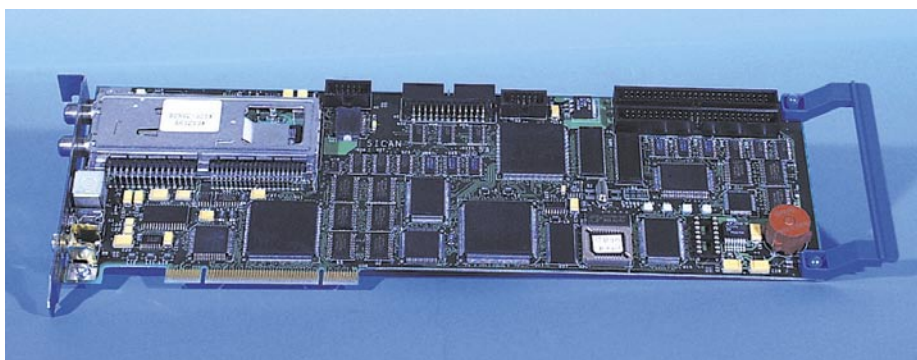

Teleworking has been some kind of utopia for many years. Geographically separated offices only could communicate using expensive data lines, using low data rates and being only suitable for slow traffic. For larger files good old snail mail was just the answer. And although video conferences has been around for many years now, most of the time it is based on ISDN lines, with a maximum of 128Kb (at double rate.) For data-intensive requirements, such as for instance an advertising agency wanting to show their latest commercial, it is far too slow. And another problem is the absolute lack of compatibility between the different platforms around. The introduction of MPEG2 meant a full globally compatible digital platform for transferring satellite television and radio. But the DVB standard can also integrate packages of business information. This way it created a cost-effective way to have permanent on-line connections to all branch offices. Not only data, but with video and audio as well. Now it is possible to show that new commercial without visible or audible quality loss. For training purposes, you can think of the possibilities regarding remote education. You can cut the cost for travelling and hotels, and organising training by satellite is done much faster and easier. Back channels are of course possible although they still use landlines. In future, this will be also done via satellite; offering higher speeds and a full interactive solution.

Nowadays, Internet connections are a must for every company. Transferring data between two branch offices using an ISDN connection to the Internet, will take a lot of time when larger files are involved. For instance, a 120Mb file will take up to several hours to transfer. Using a satellite connection this can be reduced to 36 minutes. Almost all satellite operators offer the same platform, but there is still a big need on PC hard/software. Enter the DVBeam IP-Card from Sican. It integrates all we have discussed so far: Business-TV, Internet on satellite, satellite radio and TV (MPEG2, European DVB). You can use it as a simple MPEG-2 receiver, but it can do much more than just that: it can turn your PC into a real multimedia terminal.

At TSI, we recently received a pre-production sample. Although we expected a lot of trouble installing this test board, we were really surprised by the ease of installation. As long as you use Windows NT4, Windows 95 or Windows 98 there is no real problem. For Windows NT4 you need to do the installation yourself, on Windows 95 and 98 the system will recognise the card and install all drivers and software needed. The minimum system requirement is a PC with at least 90MHz. But Sican suggest a better performance with at least a 166MHz, and this is true. The same goes for the minimum memory requirements: 16Mb, but in practice just ensure that your system has at least 32Mb of RAM installed. The VGA card should be of the SVGA type and should use DirectX.