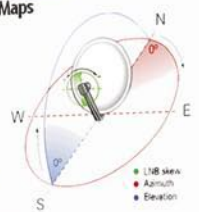

DishPointer.com

See where to point your dish, before you climb on the roof!

DishPointer, the state-of-the-art dish alignment and satellite information tool, is now available for commercial companies as a customised solution, programmed to fit individual needs.

**FREE
Widget**

Add DishPointer Lite to your site - it's free!

Give your clients and customers easy access to satellite information, hassle-free and straight to the point. For more information, visit www.dishpointer.com.

TV stations & program providers
Online shops & distributors
Satellite operators
Receiver manufacturers
Professional installers
and many more...

Satellite Dish Pointer / Alignment Calculator with Google Maps

International location: e.g. streetname, postcode, geocode:

London

Popular Satellites:

28.2E Astra 2A-8-D
13.0E Hotbird 6,7A,8
19.2E Astra 1E,1F,1G,1H,1Kr,2C
42.0E Turksat 1C, 2A
16.0E Eutelsat W2
26.0E Badr-2,3,4/Eurobird 2
5.0E Sirius 2,3
5.0W Atlantic Bird 3
7.0W Nilesat 101,102, Atlantic Bird 4
1.0W Intelsat 10-02

All Satellites & Multi-LNB Setups: 19.2E Astra 1E,1F,1G,1H,1Kr,2C