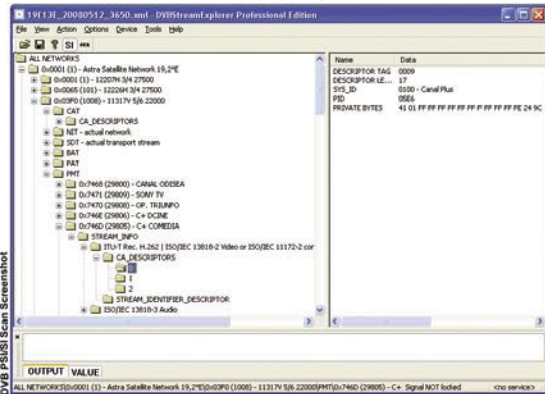

DVB PSI/SI Scanning

- Scanning of PSI/SI information as defined in ISO13818-1 and EN 300 468.
- Parsing of PAT, CAT, BAT, NIT, SDT, EIT, TDT, TOT, RST, AIT (MHP), PMT and INT tables, including most descriptors.
- Display SI information in tree/list view.
- Unattended scanning of multiple MUXes, i.e. multiple transponders on multiple satellites.

DVB Service Viewer

- View DVB service information of collected PSI/SI data.
- Organize service view by satellite position, network ID, provider and alphabetic.
- Apply filter to easily locate services with interesting properties, such as MHP, AC3 and H.264 streams.

ATSC PSI/PSIP Scanning

- Scanning of PSI/PSIP information as defined in tables defined in ISO13818-1 and A/65C.
- Parsing of SST, MGT, TVCT, CVCT, RRT, EIT, ETT, DCCT and DCCSCT tables, including most descriptors.

DVB DSMCC scanning

- Scanning of DVB DSMCC data- and object carousel's as defined in ISO13818-6 and EN 301 192.
- DSMCC is used for distribution of i.e. MHP applications.
- Parsing of DSMCC sections.
- View information about DSMCC data-carousels.
- View information about DSMCC object-carousels.
- Saving of DSMCC data- and object carousels files. Object carousels are saved with original directory/file structure.

DVB MPE scanning

- Scanning of DVB MultiProtocol Encapsulation (MPE) as defined in ISO13818-6 and EN 301 192.
- Scan for active MAC addresses on MUX.
- Scan for active IPV4, IPV6, TCP and UDP endpoints.

Real-time Transport Stream Monitor

- Full parsing of PAT, PMT, CAT, NIT, SDT, BAT, TOT, TDT and EIT PSI/SI tables.
- Summary of services on current MUX including key parameters.
- Summary of services on other MUXes.
- Logging of MPEG2 A/V, H.264 and AC3 elementary stream key parameters.
- List of MUXes from NIT including key parameters.
- Summary of CA (EMM/ECM) information including key parameters.