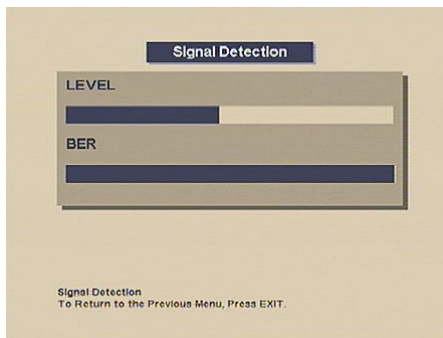

The software never crashed and appeared to be very stable even under heavy-use conditions. Another nice feature is called Skip. It will omit all encrypted channels. This will save you time (otherwise needed for browsing through unwanted scrambled channels,) and besides the receiver's memory will have more room for the channels you really want. To us, the Amstrad SRD 4101 appeared as a true and dedicated FTA receiver, operating very fast and reliably. Although Amstrad specifies 1,000 channels as maximum capacity, in practice we found that this figure was somewhat less. This is not too important because of the Skip option for scrambled channels. The manual can be easily put away, since operating this box is really child's play. Using the television's teletext decoder instead of building one in the Amstrad is a very clever solution since this means a much better and clearer teletext display. A thorough and sturdy box, not only physical, but in operation as well. FSM 204 SAT-TV Spektrum-Analyzer A level meter and a spectrum analyzer are two of the costlier pieces of equipment that can easily drain an installer's budget. Therefore it is a logical consequence that only instruments are accepted that both serve well in the lab and up on the roof. These units must not only feature a built-in monitor and a rechargeable battery pack, but also a robust chassis that protects the sensitive electronic equipment. After all, the conditions up on a customer's roof can hardly be described as ideal for expensive equipment. Installers looking for a one-4-all unit also expect the analyzer to handle the whole frequency band which ranges from 40 to 850 MHz for terrestrial signals and from 950 to 2150 MHz for the satellite signals. Only if these demands are satisfied an installer will be able to set-up and check a client's antenna system which is used for FM, terrestrial TV and satellite signals. German company Doebis has recently introduced its JAEGER FSM204 portable level meter and spectrum analyzer which is offered at a competitive price and may even be bought by individual satellite enthusiasts and not only by professional installers. With a weight of 8.5 kg the FSM204 is not exactly a light-weight, but if one takes into account that the unit comes with a built-in monitor and a battery back that guarantees two hours of uninterrupted power supply the weight is somewhat acceptable. The terrestrial frequency range extends from 45 to 862 MHz and the IF range for satellite signals goes from 950 to 2150 MHz. The FSM204 is primarily used for the evaluation of analog satellite signals. We did some preliminary tests on a purely digital satellite (like the two DFS of Deutsche Telekom) and were able to meter the signal strength of digital bouquets, if the peaks on the spectrum analyzer are metered. However, it is not possible to determine the quality of digital signals. After all, comparable units for digital signals are twice as expensive.