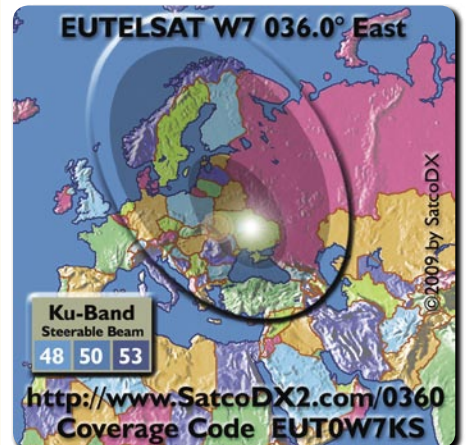

EUTELSAT W7

July-September 2009

EUTELSAT W7 will occupy EUTELSAT's 36° East location, replacing EUTELSAT SESAT. This 70 Ku-band transponder satellite, built by Alcatel Alenia Space, will be launched by Zenit sea launch vehicle. 24 transponders will be assigned to DTH services on the fixed Russian/Ukrainian beam, 12 transponders will operate on the steerable beam focused on the Ukraine, while 27 transponders will be available for broadband services. The introduction of EUTELSAT W7 will almost triple EUTELSAT's capacity over Russia, the Ukraine and the CIS, making 36° East one of the hottest orbital positions. A widebeam coverage over Eurasia will be particularly suited to TV feeds, public/corporate telephony and data services, while the Central Asian beam will be targeted at the oil and gas sector for voice and data services using DVB-RCS applications with 90/120cm antennas. W7 weighs 5.6 tons, it has 12 kW payload power and a lifespan of 15 years.