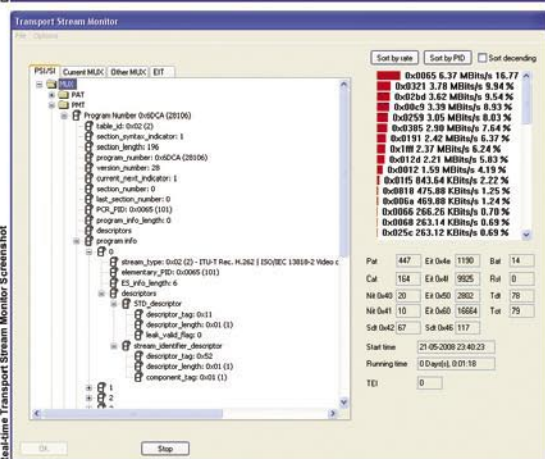

... and much more! ** * For a list of supported devices please visit our website at www.dvbstreamexplorer.com.
** Specific features are only available in DVBStreamExplorer Professional Edition.

Download your free trial today from www.dvbstreamexplorer.com