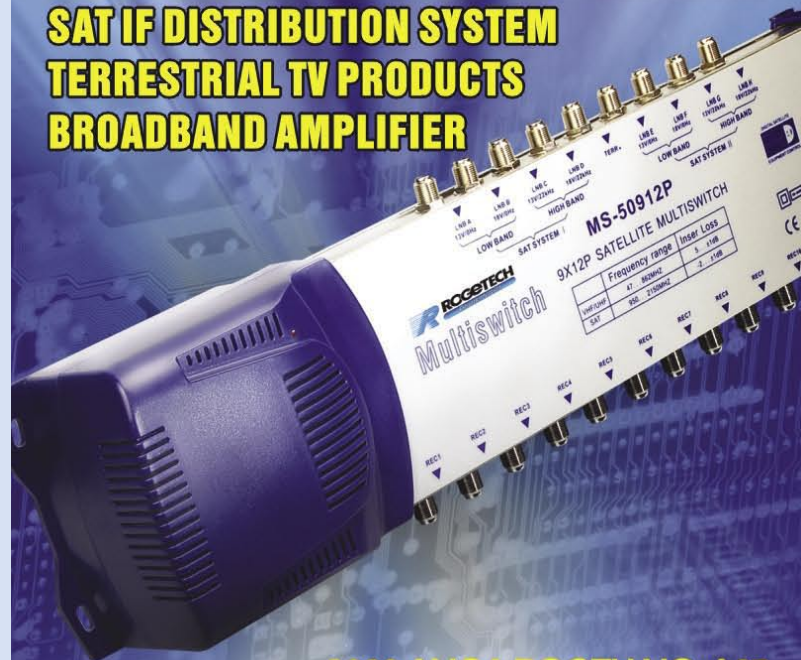

VERIZON OFFERS 110 HD CHANNELS IN CALIFORNIA

Verizon has added 18 new channels to market areas in California including several new HD channels, bringing the total to 110 HD channels. In comparison, DirecTV provides 104 HD channels. The channel counts do not take into consideration HD VOD, of which both companies offer a substantial amount of HD titles in their libraries.

TIME WARNER REACHES 100 HD CHANNELS IN NYC

Time Warner Cable has arrived to 100 HD channels in their New York City market areas. The company now offers 65 HD channels in its standard high-definition package, and 35 HD channels in its premium HD line-up.

NRTC AND NTCA OFFER MORE THAN 80 HDTV CHANNELS

The National Rural Telecommunications Cooperative (NRTC) and the National Telecommunications Cooperative Association (NTCA) have announced that telecom operators now have the opportunity to deliver more than 80 HD channels. Recently, NRTC has more than

Bring qualified signal for you

SAT IF DISTRIBUTION SYSTEM SILVER SERIES

SAT IF DISTRIBUTION SYSTEM TERRESTRIAL TV PRODUCTS BROADBAND AMPLIFIER

2009 ANGA BOOTH NO: A67