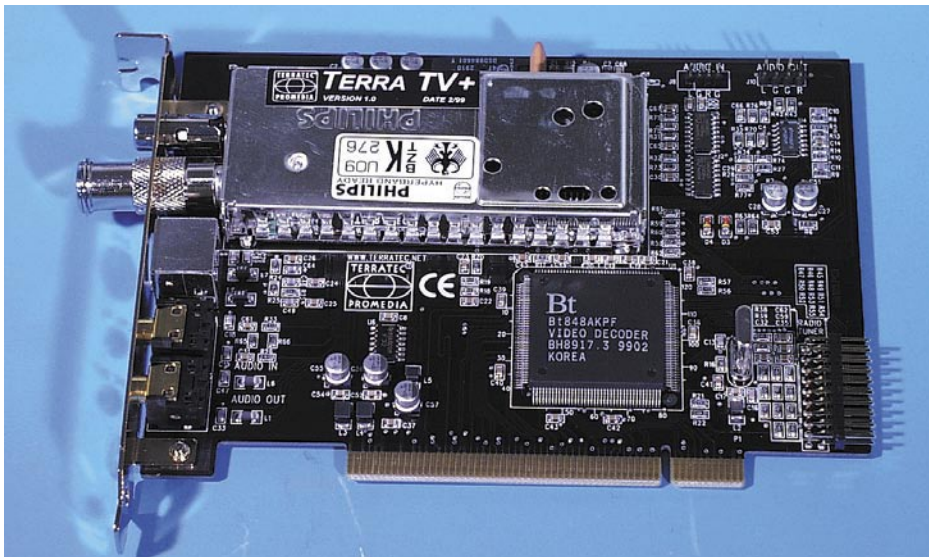

(e.g. Western Europe), so that the card knows which TV systems to use (in our case PAL B, D, G, H and I). That's about all the setting up that's needed. No matter if you use the card for your big screen home cinema or your 14-inch PC monitor (while working with other application), the video quality is very good and there are no distortions, not even in full-screen mode. Up to 64 channels can be previewed in small windows, so it's the ideal tool for the notorious zapper. Thanks to the composite and Y/C input jacks external signals can be displayed, a freeze frame can be created or screen shots can be stored on the hard disk. Furthermore, the Ulead Video Studio 3.0 software is included, which allows you to professionally work with your images, cut your own movies and create whole video sequences with text or graphics. So in essence, you get a professional video machine in addition to the TV card. Dubbing and a range of 100 digital video effects are also included. The software alone is worth every cent of the retail price of approximately EUR115.

Terra TV+ PCI Stereo TV Card