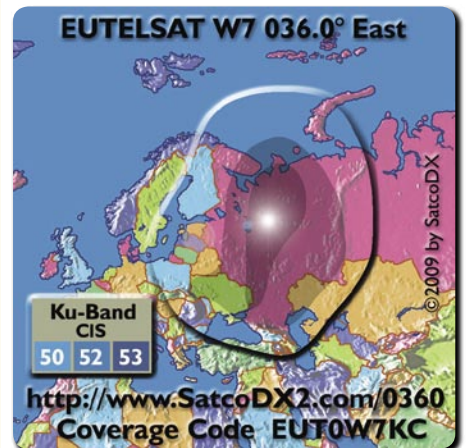

EUTELSAT W7

July-September 2009

EUTELSAT W7 will occupy EUTELSAT's 36° East location, replacing EUTELSAT SESAT. This 70 Ku-band transponder satellite, built by Alcatel Alenia Space, will be launched by Zenit sea launch vehicle. 24 transponders will be assigned to DTH services on the fixed Russian/Ukrainian beam, 12 transponders will operate on the steerable beam focused on the Ukraine, while 27 transponders will be available for broadband services. The introduction of EUTELSAT W7 will almost triple EUTELSAT's capacity over Russia, the Ukraine and the CIS, making 36° East one of the hottest orbital positions. A widebeam coverage over Eurasia will be particularly suited to TV feeds, public/corporate telephony and data services, while the Central Asian beam will be targeted at the oil and gas sector for voice and data services using DVB-RCS applications with 90/120cm antennas. W7 weighs 5.6 tons, it has 12 kW payload power and a lifespan of 15 years.