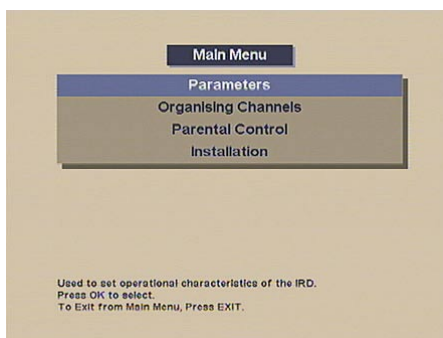

The software never crashed and appeared to be very stable even under heavy-use conditions. Another nice feature is called Skip. It will omit all encrypted channels. This will save you time (otherwise needed for browsing through unwanted scrambled channels,) and besides the receiver's memory will have more room for the channels you really want. To us, the Amstrad SRD 4101 appeared as a true and dedicated FTA receiver, operating very fast and reliably. Although Amstrad specifies 1,000 channels as maximum capacity, in practice we found that this figure was somewhat less. This is not too important because of the Skip option for scrambled channels. The manual can be easily put away, since operating this box is really child's play. Using the television's teletext decoder instead of building one in the Amstrad is a very clever solution since this means a much better and clearer teletext display. A thorough and sturdy box, not only physical, but in operation as well. FSM 204 SAT-TV Spektrum-Analyzer A level meter and a spectrum analyzer are two of the costlier pieces of equipment that can easily drain an installer's budget. Therefore it is a logical consequence that only instruments are accepted that both serve well in the lab and up on the roof. These units must not only feature a built-in monitor and a rechargeable battery pack, but also a robust chassis that protects the sensitive electronic equipment. After all, the conditions up on a customer's roof can hardly be described as ideal for expensive equipment. Installers looking for a one-4-all unit also expect the analyzer to handle the whole frequency band which ranges from 40 to 850 MHz for terrestrial signals and from 950 to 2150 MHz for the satellite signals. Only if these demands are satisfied an installer will be able to set-up and check a client's antenna system which is used for FM, terrestrial TV and satellite signals. German company Doebis has recently introduced its JAEGER FSM204 portable level meter and spectrum analyzer which is offered at a competitive price and may even be bought by individual satellite enthusiasts and not only by professional installers. With a weight of 8.5 kg the FSM204 is not exactly a light-weight, but if one takes into account that the unit comes with a built-in monitor and a battery back that guarantees two hours of uninterrupted power supply the weight is somewhat acceptable. The terrestrial frequency range extends from 45 to 862 MHz and the IF range for satellite signals goes from 950 to 2150 MHz. The FSM204 is primarily used for the evaluation of analog satellite signals. We did some preliminary tests on a purely digital satellite (like the two DFS of Deutsche Telekom) and were able to meter the signal strength of digital bouquets, if the peaks on the spectrum analyzer are metered. However, it is not possible to determine the quality of digital signals. After all, comparable units for digital signals are twice as expensive.