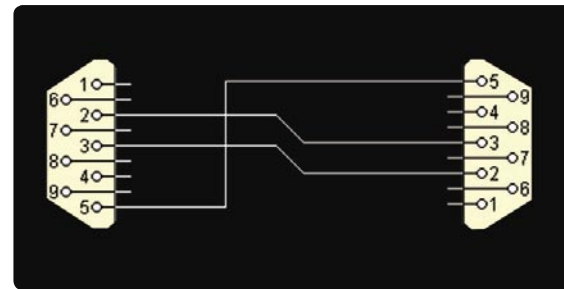

■ Pin configuration of a 3-strand null modem cable to the PC

as no surprise that the data transfer rate of serial interfaces is very low and does hardly exceed 0.8 Mb/s.

So as far as speed is concerned, this interface is a thing of the past, even though most PCs boast at least one serial interface even up to this day. Receiver manufacturers had joined this bandwagon and began to equip their receivers with a serial interface as well.