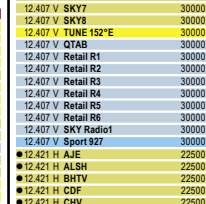

Table with 3 columns: Freq Pol Channel Name, Symbol rate, and GHz. Lists various satellite channels including Computer Music, D-Navi Station, and Eurobeat.

Table with 3 columns: Freq Pol Channel Name, Symbol rate, and GHz. Lists various satellite channels including 3.960 V 35 KF, 3.960 V 36 Cristal and Piano Mu, and 3.960 V 37 Fashion Music.

Table with 3 columns: Freq Pol Channel Name, Symbol rate, and GHz. Lists various satellite channels including 12.595 V EUROS, 12.595 V MAS, and 12.595 V MTR.

Table with 3 columns: Freq Pol Channel Name, Symbol rate, and GHz. Lists various satellite channels including C-Band EXPRESS AM3, EXP3AM3, and EXPRESS AM-3 140.0° East.

Table with 3 columns: Freq Pol Channel Name, Symbol rate, and GHz. Lists various satellite channels including C-Band BCC World, C-Band DMAL, and C-Band MKTV.

Table with 3 columns: Freq Pol Channel Name, Symbol rate, and GHz. Lists various satellite channels including 12.644 H R103, 12.644 H R109, and 12.644 H SOUT.

Table with 3 columns: Freq Pol Channel Name, Symbol rate, and GHz. Lists various satellite channels including 12.627 V SMA BUS6, 12.627 V SMA BUS7, and 12.627 V Teambus.