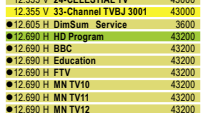

Table with 3 columns: Freq Pol Channel Name, Symbol rate, and GHz. Lists various satellite channels including Computer Music, D-Navi Station, and Eurobeat.

Table with 3 columns: Freq Pol Channel Name, Symbol rate, and GHz. Lists various satellite channels including 3.960 V 35 KF, 3.960 V 36 Cristal and Piano Mu, and 3.960 V 37 Fashion Music.

Table with 3 columns: Freq Pol Channel Name, Symbol rate, and GHz. Lists various satellite channels including 12.595 V EUROS, 12.595 V MAS, and 12.595 V MTR.

Table with 3 columns: Freq Pol Channel Name, Symbol rate, and GHz. Lists various satellite channels including C-Band EXPRESS AM3, EXP3AM3, and EXPRESS AM-3 140.0° East.

Table with 3 columns: Freq Pol Channel Name, Symbol rate, and GHz. Lists various satellite channels including C-Band BCC World, C-Band DMAL, and C-Band MKTV.

Table with 3 columns: Freq Pol Channel Name, Symbol rate, and GHz. Lists various satellite channels including 12.644 H R103, 12.644 H R109, and 12.644 H SOUT.

Table with 3 columns: Freq Pol Channel Name, Symbol rate, and GHz. Lists various satellite channels including 12.627 V SMA BUS6, 12.627 V SMA BUS7, and 12.627 V Teambus.