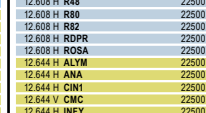

Table with 3 columns: Freq Pol Channel Name, Symbol rate, and GHz. Lists various satellite channels including Computer Music, D-Navi Station, and Eurobeat.

Table with 3 columns: Freq Pol Channel Name, Symbol rate, and GHz. Lists various satellite channels including 3.960 V 35 KF, 3.960 V 36 Cristal and Piano Mu, and 3.960 V 37 Fashion Music.

Table with 3 columns: Freq Pol Channel Name, Symbol rate, and GHz. Lists various satellite channels including 12.595 V EUROS, 12.595 V MAS, and 12.595 V MTR.

Table with 3 columns: Freq Pol Channel Name, Symbol rate, and GHz. Lists various satellite channels including C-Band EXPRESS AM3, EXP3AM3, and EXPRESS AM-3 140.0° East.

Table with 3 columns: Freq Pol Channel Name, Symbol rate, and GHz. Lists various satellite channels including C-Band BCC World, C-Band DMAL, and C-Band MKTV.

Table with 3 columns: Freq Pol Channel Name, Symbol rate, and GHz. Lists various satellite channels including 12.644 H R103, 12.644 H R109, and 12.644 H SOUT.

Table with 3 columns: Freq Pol Channel Name, Symbol rate, and GHz. Lists various satellite channels including 12.627 V SMA BUS6, 12.627 V SMA BUS7, and 12.627 V Teambus.