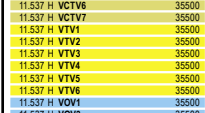

Table with 3 columns: Freq Pol Channel Name, Symbol rate, and GHz. Lists various satellite channels including Computer Music, D-Navi Station, and Eurobeat.

Table with 3 columns: Freq Pol Channel Name, Symbol rate, and GHz. Lists various satellite channels including 3.960 V 35 KF, 3.960 V 36 Cristal and Piano Mu, and 3.960 V 37 Fashion Music.

Table with 3 columns: Freq Pol Channel Name, Symbol rate, and GHz. Lists various satellite channels including 12.595 V EUROS, 12.595 V MAS, and 12.595 V MTR.

Table with 3 columns: Freq Pol Channel Name, Symbol rate, and GHz. Lists various satellite channels including C-Band EXPRESS AM3, EXP3AM3, and EXPRESS AM-3 140.0° East.

Table with 3 columns: Freq Pol Channel Name, Symbol rate, and GHz. Lists various satellite channels including C-Band BCC World, C-Band DMAL, and C-Band MKTV.

Table with 3 columns: Freq Pol Channel Name, Symbol rate, and GHz. Lists various satellite channels including 12.644 H R103, 12.644 H R109, and 12.644 H SOUT.

Table with 3 columns: Freq Pol Channel Name, Symbol rate, and GHz. Lists various satellite channels including 12.627 V SMA BUS6, 12.627 V SMA BUS7, and 12.627 V Teambus.