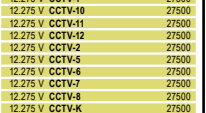

Table with 3 columns: Freq Pol Channel Name, Symbol rate, and GHz. Lists various satellite channels including Computer Music, D-Navi Station, and Eurobeat.

Table with 3 columns: Freq Pol Channel Name, Symbol rate, and GHz. Lists various satellite channels including 3.960 V 35 KF, 3.960 V 36 Cristal and Piano Mu, and 3.960 V 37 Fashion Music.

Table with 3 columns: Freq Pol Channel Name, Symbol rate, and GHz. Lists various satellite channels including 12.595 V EUROS, 12.595 V MAS, and 12.595 V MTR.

Table with 3 columns: Freq Pol Channel Name, Symbol rate, and GHz. Lists various satellite channels including C-Band EXPRESS AM3, EXP3AM3, and EXPRESS AM-3 140.0° East.

Table with 3 columns: Freq Pol Channel Name, Symbol rate, and GHz. Lists various satellite channels including C-Band BCC World, C-Band DMAL, and C-Band MKTV.

Table with 3 columns: Freq Pol Channel Name, Symbol rate, and GHz. Lists various satellite channels including 12.644 H R103, 12.644 H R109, and 12.644 H SOUT.

Table with 3 columns: Freq Pol Channel Name, Symbol rate, and GHz. Lists various satellite channels including 12.627 V SMA BUS6, 12.627 V SMA BUS7, and 12.627 V Teambus.