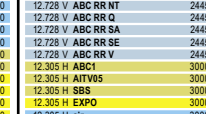

Table with 3 columns: Freq Pol Channel Name, Symbol rate, and GHz. Lists various satellite channels including Computer Music, D-Navi Station, and Eurobeat.

Table with 3 columns: Freq Pol Channel Name, Symbol rate, and GHz. Lists various satellite channels including 3.960 V 35 KF, 3.960 V 36 Cristal and Piano Mu, and 3.960 V 37 Fashion Music.

Table with 3 columns: Freq Pol Channel Name, Symbol rate, and GHz. Lists various satellite channels including 12.595 V EUROS, 12.595 V MAS, and 12.595 V MTR.

Table with 3 columns: Freq Pol Channel Name, Symbol rate, and GHz. Lists various satellite channels including C-Band EXPRESS AM3, EXP3AM3, and EXPRESS AM-3 140.0° East.

Table with 3 columns: Freq Pol Channel Name, Symbol rate, and GHz. Lists various satellite channels including C-Band BCC World, C-Band DMAL, and C-Band MKTV.

Table with 3 columns: Freq Pol Channel Name, Symbol rate, and GHz. Lists various satellite channels including 12.644 H R103, 12.644 H R109, and 12.644 H SOUT.

Table with 3 columns: Freq Pol Channel Name, Symbol rate, and GHz. Lists various satellite channels including 12.627 V SMA BUS6, 12.627 V SMA BUS7, and 12.627 V Teambus.