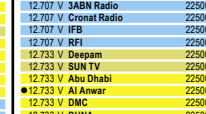

Table with 3 columns: Freq Pol Channel Name, Symbol rate, and GHz. Lists various satellite channels including Computer Music, D-Navi Station, and Eurobeat.

Table with 3 columns: Freq Pol Channel Name, Symbol rate, and GHz. Lists various satellite channels including 3.960 V 35 KF, 3.960 V 36 Cristal and Piano Mu, and 3.960 V 37 Fashion Music.

Table with 3 columns: Freq Pol Channel Name, Symbol rate, and GHz. Lists various satellite channels including 12.595 V EUROS, 12.595 V MAS, and 12.595 V MTR.

Table with 3 columns: Freq Pol Channel Name, Symbol rate, and GHz. Lists various satellite channels including C-Band EXPRESS AM3, EXP3AM3, and EXPRESS AM-3 140.0° East.

Table with 3 columns: Freq Pol Channel Name, Symbol rate, and GHz. Lists various satellite channels including C-Band BCC World, C-Band DMAL, and C-Band MKTV.

Table with 3 columns: Freq Pol Channel Name, Symbol rate, and GHz. Lists various satellite channels including 12.644 H R103, 12.644 H R109, and 12.644 H SOUT.

Table with 3 columns: Freq Pol Channel Name, Symbol rate, and GHz. Lists various satellite channels including 12.627 V SMA BUS6, 12.627 V SMA BUS7, and 12.627 V Teambus.