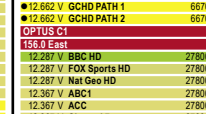

Table with 3 columns: Freq Pol Channel Name, Symbol rate, and GHz. Lists various satellite channels including Computer Music, D-Navi Station, and Eurobeat.

Table with 3 columns: Freq Pol Channel Name, Symbol rate, and GHz. Lists various satellite channels including 3.960 V 35 KF, 3.960 V 36 Cristal and Piano Mu, and 3.960 V 37 Fashion Music.

Table with 3 columns: Freq Pol Channel Name, Symbol rate, and GHz. Lists various satellite channels including 12.595 V EUROS, 12.595 V MAS, and 12.595 V MTR.

Table with 3 columns: Freq Pol Channel Name, Symbol rate, and GHz. Lists various satellite channels including C-Band EXPRESS AM3, EXP3AM3, and EXPRESS AM-3 140.0° East.

Table with 3 columns: Freq Pol Channel Name, Symbol rate, and GHz. Lists various satellite channels including C-Band BCC World, C-Band DMAL, and C-Band MKTV.

Table with 3 columns: Freq Pol Channel Name, Symbol rate, and GHz. Lists various satellite channels including 12.644 H R103, 12.644 H R109, and 12.644 H SOUT.

Table with 3 columns: Freq Pol Channel Name, Symbol rate, and GHz. Lists various satellite channels including 12.627 V SMA BUS6, 12.627 V SMA BUS7, and 12.627 V Teambus.