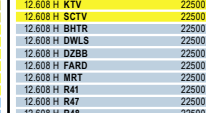

Table with 3 columns: Freq Pol Channel Name, Symbol rate, and GHz. Lists various satellite channels including Computer Music, D-Navi Station, and Eurobeat.

Table with 3 columns: Freq Pol Channel Name, Symbol rate, and GHz. Lists various satellite channels including 3.960 V 35 KF, 3.960 V 36 Cristal and Piano Mu, and 3.960 V 37 Fashion Music.

Table with 3 columns: Freq Pol Channel Name, Symbol rate, and GHz. Lists various satellite channels including 12.595 V EUROS, 12.595 V MAS, and 12.595 V MTR.

Table with 3 columns: Freq Pol Channel Name, Symbol rate, and GHz. Lists various satellite channels including C-Band EXPRESS AM3, EXP3AM3, and EXPRESS AM-3 140.0° East.

Table with 3 columns: Freq Pol Channel Name, Symbol rate, and GHz. Lists various satellite channels including C-Band BCC World, C-Band DMAL, and C-Band MKTV.

Table with 3 columns: Freq Pol Channel Name, Symbol rate, and GHz. Lists various satellite channels including 12.644 H R103, 12.644 H R109, and 12.644 H SOUT.

Table with 3 columns: Freq Pol Channel Name, Symbol rate, and GHz. Lists various satellite channels including 12.627 V SMA BUS6, 12.627 V SMA BUS7, and 12.627 V Teambus.