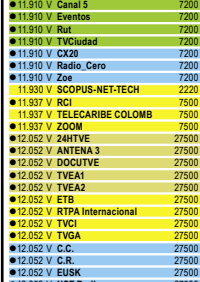

Ku-Band 45.49 51