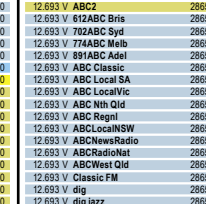

Table with 3 columns: Freq Pol Channel Name, Symbol rate, and GHz. Lists various satellite channels including Computer Music, D-Navi Station, and Eurobeat.

Table with 3 columns: Freq Pol Channel Name, Symbol rate, and GHz. Lists various satellite channels including 3.960 V 35 KF, 3.960 V 36 Cristal and Piano Mu, and 3.960 V 37 Fashion Music.

Table with 3 columns: Freq Pol Channel Name, Symbol rate, and GHz. Lists various satellite channels including 12.595 V EUROS, 12.595 V MAS, and 12.595 V MTR.

Table with 3 columns: Freq Pol Channel Name, Symbol rate, and GHz. Lists various satellite channels including C-Band EXPRESS AM3, EXP3AM3, and EXPRESS AM-3 140.0° East.

Table with 3 columns: Freq Pol Channel Name, Symbol rate, and GHz. Lists various satellite channels including C-Band BCC World, C-Band DMAL, and C-Band MKTV.

Table with 3 columns: Freq Pol Channel Name, Symbol rate, and GHz. Lists various satellite channels including 12.644 H R103, 12.644 H R109, and 12.644 H SOUT.

Table with 3 columns: Freq Pol Channel Name, Symbol rate, and GHz. Lists various satellite channels including 12.627 V SMA BUS6, 12.627 V SMA BUS7, and 12.627 V Teambus.