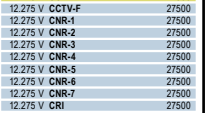

Table with 3 columns: Freq Pol Channel Name, Symbol rate, and GHz. Lists various satellite channels including Computer Music, D-Navi Station, and Eurobeat.

Table with 3 columns: Freq Pol Channel Name, Symbol rate, and GHz. Lists various satellite channels including 3.960 V 35 KF, 3.960 V 36 Cristal and Piano Mu, and 3.960 V 37 Fashion Music.

Table with 3 columns: Freq Pol Channel Name, Symbol rate, and GHz. Lists various satellite channels including 12.595 V EUROS, 12.595 V MAS, and 12.595 V MTR.

Table with 3 columns: Freq Pol Channel Name, Symbol rate, and GHz. Lists various satellite channels including C-Band EXPRESS AM3, EXP3AM3, and EXPRESS AM-3 140.0° East.

Table with 3 columns: Freq Pol Channel Name, Symbol rate, and GHz. Lists various satellite channels including C-Band BCC World, C-Band DMAL, and C-Band MKTV.

Table with 3 columns: Freq Pol Channel Name, Symbol rate, and GHz. Lists various satellite channels including 12.644 H R103, 12.644 H R109, and 12.644 H SOUT.

Table with 3 columns: Freq Pol Channel Name, Symbol rate, and GHz. Lists various satellite channels including 12.627 V SMA BUS6, 12.627 V SMA BUS7, and 12.627 V Teambus.