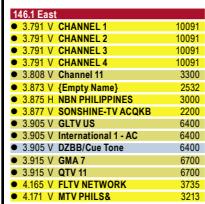

Table with 3 columns: Freq Pol Channel Name, Symbol rate, and GHz. Lists various satellite channels including Computer Music, D-Navi Station, and Eurobeat.

Table with 3 columns: Freq Pol Channel Name, Symbol rate, and GHz. Lists various satellite channels including 3.960 V 35 KF, 3.960 V 36 Cristal and Piano Mu, and 3.960 V 37 Fashion Music.

Table with 3 columns: Freq Pol Channel Name, Symbol rate, and GHz. Lists various satellite channels including 12.595 V EUROS, 12.595 V MAS, and 12.595 V MTR.

Table with 3 columns: Freq Pol Channel Name, Symbol rate, and GHz. Lists various satellite channels including C-Band EXPRESS AM3, EXP3AM3, and EXPRESS AM-3 140.0° East.

Table with 3 columns: Freq Pol Channel Name, Symbol rate, and GHz. Lists various satellite channels including C-Band BCC World, C-Band DMAL, and C-Band MKTV.

Table with 3 columns: Freq Pol Channel Name, Symbol rate, and GHz. Lists various satellite channels including 12.644 H R103, 12.644 H R109, and 12.644 H SOUT.

Table with 3 columns: Freq Pol Channel Name, Symbol rate, and GHz. Lists various satellite channels including 12.627 V SMA BUS6, 12.627 V SMA BUS7, and 12.627 V Teambus.