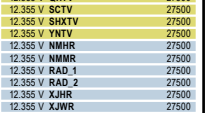

Table with 3 columns: Freq Pol Channel Name, Symbol rate, and GHz. Lists various satellite channels including Computer Music, D-Navi Station, and Eurobeat.

Table with 3 columns: Freq Pol Channel Name, Symbol rate, and GHz. Lists various satellite channels including 3.960 V 35 KF, 3.960 V 36 Cristal and Piano Mu, and 3.960 V 37 Fashion Music.

Table with 3 columns: Freq Pol Channel Name, Symbol rate, and GHz. Lists various satellite channels including 12.595 V EUROS, 12.595 V MAS, and 12.595 V MTR.

Table with 3 columns: Freq Pol Channel Name, Symbol rate, and GHz. Lists various satellite channels including C-Band EXPRESS AM3, EXP3AM3, and EXPRESS AM-3 140.0° East.

Table with 3 columns: Freq Pol Channel Name, Symbol rate, and GHz. Lists various satellite channels including C-Band BCC World, C-Band DMAL, and C-Band MKTV.

Table with 3 columns: Freq Pol Channel Name, Symbol rate, and GHz. Lists various satellite channels including 12.644 H R103, 12.644 H R109, and 12.644 H SOUT.

Table with 3 columns: Freq Pol Channel Name, Symbol rate, and GHz. Lists various satellite channels including 12.627 V SMA BUS6, 12.627 V SMA BUS7, and 12.627 V Teambus.