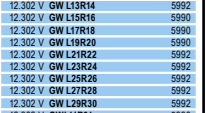

Table with 3 columns: Freq Pol Channel Name, Symbol rate, and GHz. Lists various satellite channels including Computer Music, D-Navi Station, and Eurobeat.

Table with 3 columns: Freq Pol Channel Name, Symbol rate, and GHz. Lists various satellite channels including 3.960 V 35 KF, 3.960 V 36 Cristal and Piano Mu, and 3.960 V 37 Fashion Music.

Table with 3 columns: Freq Pol Channel Name, Symbol rate, and GHz. Lists various satellite channels including 12.595 V EUROS, 12.595 V MAS, and 12.595 V MTR.

Table with 3 columns: Freq Pol Channel Name, Symbol rate, and GHz. Lists various satellite channels including C-Band EXPRESS AM3, EXP3AM3, and EXPRESS AM-3 140.0° East.

Table with 3 columns: Freq Pol Channel Name, Symbol rate, and GHz. Lists various satellite channels including C-Band BCC World, C-Band DMAL, and C-Band MKTV.

Table with 3 columns: Freq Pol Channel Name, Symbol rate, and GHz. Lists various satellite channels including 12.644 H R103, 12.644 H R109, and 12.644 H SOUT.

Table with 3 columns: Freq Pol Channel Name, Symbol rate, and GHz. Lists various satellite channels including 12.627 V SMA BUS6, 12.627 V SMA BUS7, and 12.627 V Teambus.