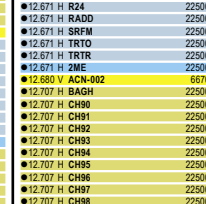

Table with 3 columns: Freq Pol Channel Name, Symbol rate, and GHz. Lists various satellite channels including Computer Music, D-Navi Station, and Eurobeat.

Table with 3 columns: Freq Pol Channel Name, Symbol rate, and GHz. Lists various satellite channels including 3.960 V 35 KF, 3.960 V 36 Cristal and Piano Mu, and 3.960 V 37 Fashion Music.

Table with 3 columns: Freq Pol Channel Name, Symbol rate, and GHz. Lists various satellite channels including 12.595 V EUROS, 12.595 V MAS, and 12.595 V MTR.

Table with 3 columns: Freq Pol Channel Name, Symbol rate, and GHz. Lists various satellite channels including C-Band EXPRESS AM3, EXP3AM3, and EXPRESS AM-3 140.0° East.

Table with 3 columns: Freq Pol Channel Name, Symbol rate, and GHz. Lists various satellite channels including C-Band BCC World, C-Band DMAL, and C-Band MKTV.

Table with 3 columns: Freq Pol Channel Name, Symbol rate, and GHz. Lists various satellite channels including 12.644 H R103, 12.644 H R109, and 12.644 H SOUT.

Table with 3 columns: Freq Pol Channel Name, Symbol rate, and GHz. Lists various satellite channels including 12.627 V SMA BUS6, 12.627 V SMA BUS7, and 12.627 V Teambus.