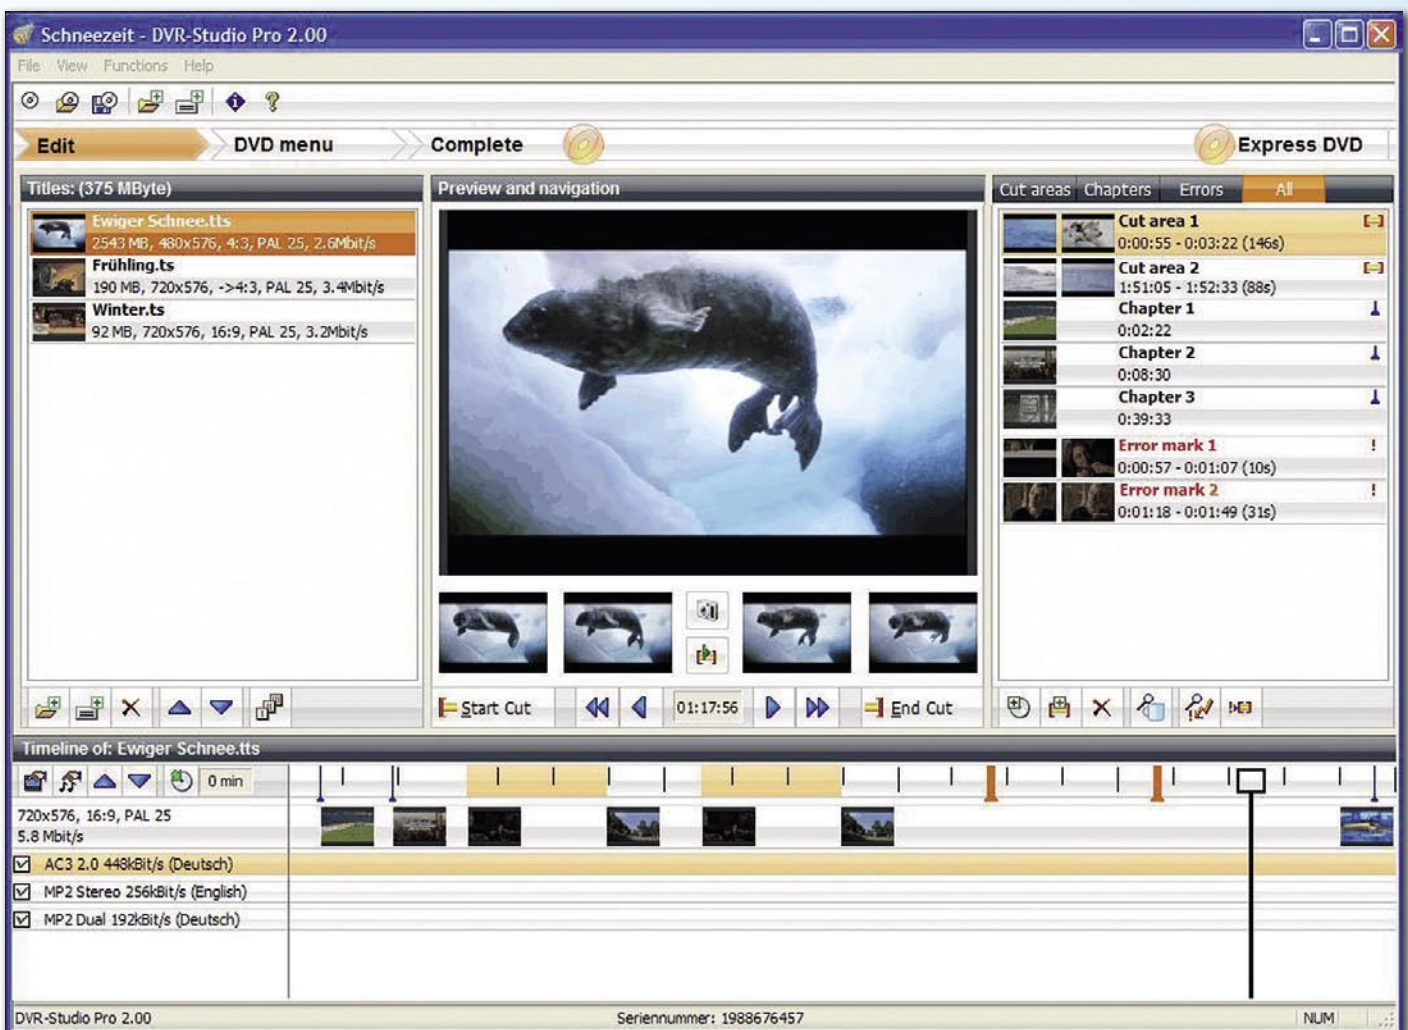

DVR Studio Pro 2 takes care of every step from de-multiplexing to burning