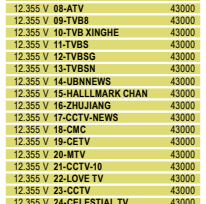

Table with 3 columns: Freq Pol Channel Name, Symbol rate, and GHz. Lists various satellite channels including Computer Music, D-Navi Station, and Eurobeat.

Table with 3 columns: Freq Pol Channel Name, Symbol rate, and GHz. Lists various satellite channels including 3.960 V 35 KF, 3.960 V 36 Cristal and Piano Mu, and 3.960 V 37 Fashion Music.

Table with 3 columns: Freq Pol Channel Name, Symbol rate, and GHz. Lists various satellite channels including 12.595 V EUROS, 12.595 V MAS, and 12.595 V MTR.

Table with 3 columns: Freq Pol Channel Name, Symbol rate, and GHz. Lists various satellite channels including C-Band EXPRESS AM3, EXP3AM3, and EXPRESS AM-3 140.0° East.

Table with 3 columns: Freq Pol Channel Name, Symbol rate, and GHz. Lists various satellite channels including C-Band BCC World, C-Band DMAL, and C-Band MKTV.

Table with 3 columns: Freq Pol Channel Name, Symbol rate, and GHz. Lists various satellite channels including 12.644 H R103, 12.644 H R109, and 12.644 H SOUT.

Table with 3 columns: Freq Pol Channel Name, Symbol rate, and GHz. Lists various satellite channels including 12.627 V SMA BUS6, 12.627 V SMA BUS7, and 12.627 V Teambus.