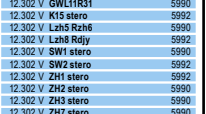

Table with 3 columns: Freq Pol Channel Name, Symbol rate, and GHz. Lists various satellite channels including Computer Music, D-Navi Station, and Eurobeat.

Table with 3 columns: Freq Pol Channel Name, Symbol rate, and GHz. Lists various satellite channels including 3.960 V 35 KF, 3.960 V 36 Cristal and Piano Mu, and 3.960 V 37 Fashion Music.

Table with 3 columns: Freq Pol Channel Name, Symbol rate, and GHz. Lists various satellite channels including 12.595 V EUROS, 12.595 V MAS, and 12.595 V MTR.

Table with 3 columns: Freq Pol Channel Name, Symbol rate, and GHz. Lists various satellite channels including C-Band EXPRESS AM3, EXP3AM3, and EXPRESS AM-3 140.0° East.

Table with 3 columns: Freq Pol Channel Name, Symbol rate, and GHz. Lists various satellite channels including C-Band BCC World, C-Band DMAL, and C-Band MKTV.

Table with 3 columns: Freq Pol Channel Name, Symbol rate, and GHz. Lists various satellite channels including 12.644 H R103, 12.644 H R109, and 12.644 H SOUT.

Table with 3 columns: Freq Pol Channel Name, Symbol rate, and GHz. Lists various satellite channels including 12.627 V SMA BUS6, 12.627 V SMA BUS7, and 12.627 V Teambus.