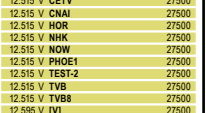

Table with 3 columns: Freq Pol Channel Name, Symbol rate, and GHz. Lists various satellite channels including Computer Music, D-Navi Station, and Eurobeat.

Table with 3 columns: Freq Pol Channel Name, Symbol rate, and GHz. Lists various satellite channels including 3.960 V 35 KF, 3.960 V 36 Cristal and Piano Mu, and 3.960 V 37 Fashion Music.

Table with 3 columns: Freq Pol Channel Name, Symbol rate, and GHz. Lists various satellite channels including 12.595 V EUROS, 12.595 V MAS, and 12.595 V MTR.

Table with 3 columns: Freq Pol Channel Name, Symbol rate, and GHz. Lists various satellite channels including C-Band EXPRESS AM3, EXP3AM3, and EXPRESS AM-3 140.0° East.

Table with 3 columns: Freq Pol Channel Name, Symbol rate, and GHz. Lists various satellite channels including C-Band BCC World, C-Band DMAL, and C-Band MKTV.

Table with 3 columns: Freq Pol Channel Name, Symbol rate, and GHz. Lists various satellite channels including 12.644 H R103, 12.644 H R109, and 12.644 H SOUT.

Table with 3 columns: Freq Pol Channel Name, Symbol rate, and GHz. Lists various satellite channels including 12.627 V SMA BUS6, 12.627 V SMA BUS7, and 12.627 V Teambus.