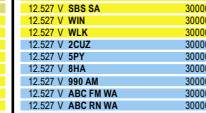

Table with 3 columns: Freq Pol Channel Name, Symbol rate, and GHz. Lists various satellite channels including Computer Music, D-Navi Station, and Eurobeat.

Table with 3 columns: Freq Pol Channel Name, Symbol rate, and GHz. Lists various satellite channels including 3.960 V 35 KF, 3.960 V 36 Cristal and Piano Mu, and 3.960 V 37 Fashion Music.

Table with 3 columns: Freq Pol Channel Name, Symbol rate, and GHz. Lists various satellite channels including 12.595 V EUROS, 12.595 V MAS, and 12.595 V MTR.

Table with 3 columns: Freq Pol Channel Name, Symbol rate, and GHz. Lists various satellite channels including C-Band EXPRESS AM3, EXP3AM3, and EXPRESS AM-3 140.0° East.

Table with 3 columns: Freq Pol Channel Name, Symbol rate, and GHz. Lists various satellite channels including C-Band BCC World, C-Band DMAL, and C-Band MKTV.

Table with 3 columns: Freq Pol Channel Name, Symbol rate, and GHz. Lists various satellite channels including 12.644 H R103, 12.644 H R109, and 12.644 H SOUT.

Table with 3 columns: Freq Pol Channel Name, Symbol rate, and GHz. Lists various satellite channels including 12.627 V SMA BUS6, 12.627 V SMA BUS7, and 12.627 V Teambus.