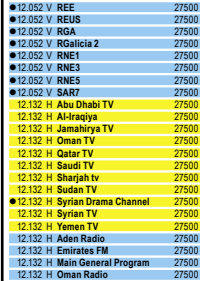

Ku-Band 45.49 51