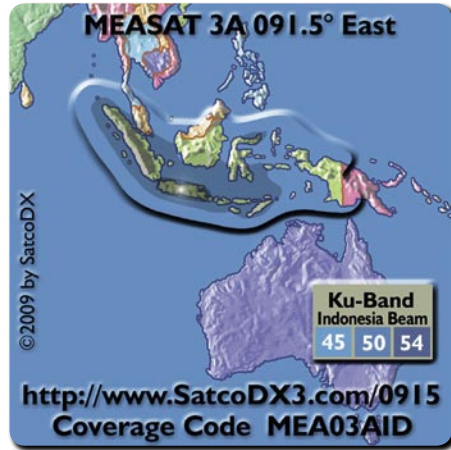

MEASAT 3A
June 2009

MEASAT 3A has been designed to be co-located with MEASAT 3 at 91.5 EAST. The satellite will provide 12 high-powered C-band transponders providing coverage across a region bounded by Africa and Eastern Europe in the West, through to Japan and Australia in the East, and 12 high-powered Ku band transponders for DTH in Malaysia and Indonesia over a 15 year minimum service life. This satellite will be launched by a Zenith 3.