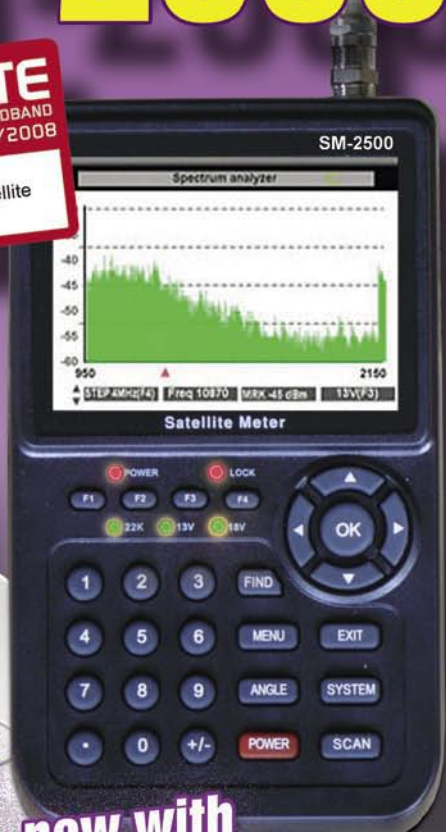

Trimax SM-2500

**TELE SATELLITE
AWARD & BROADBAND**
06-07/2008

TRIMAX SM2200
An ideal tool for any satellite
system installer

NEW - now with
"Spectrum Analyzer"

$499us
Direct Sales Price

Payment by PayPal, Visa, MC

Order HERE:
www.easytrimaxmeters.com
phone: 1.204.661.EASY
email: trimaxmeters@mts.net