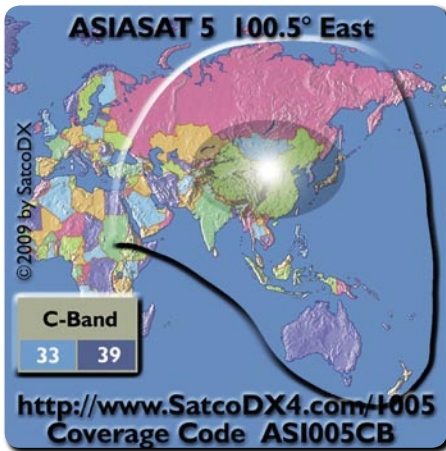

ity of usage in orbit. This Satellite will replace ASIASAT 2 at 100.5 EAST with 22 Transponders in KU Band