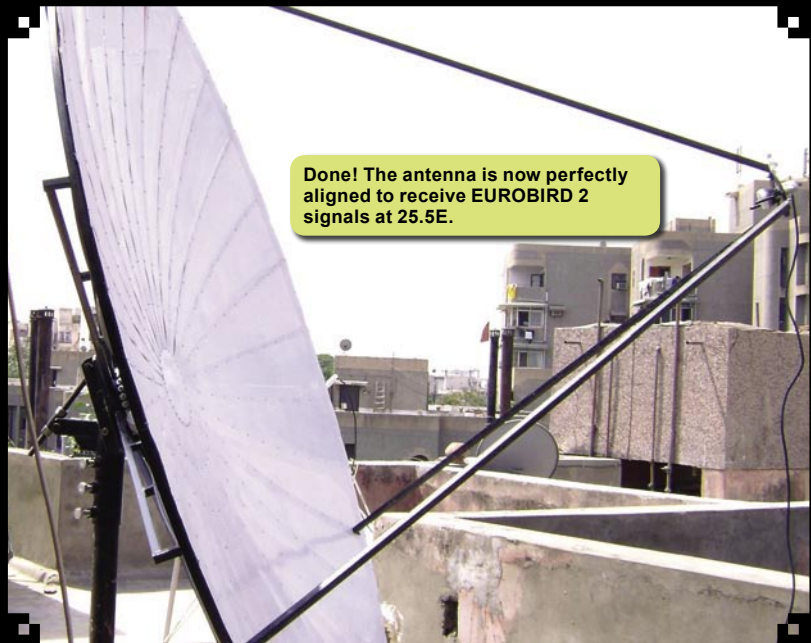

Done! The antenna is now perfectly aligned to receive EUROIRD 2 signals at 25.5E.