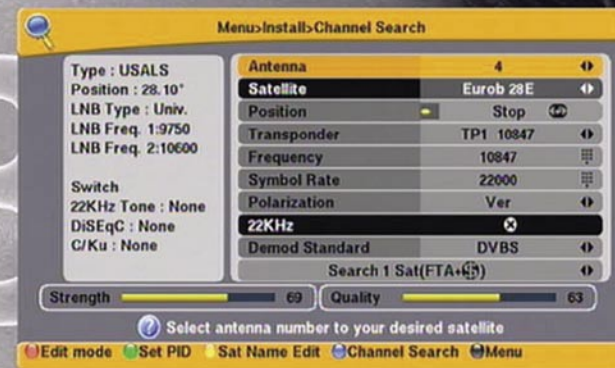

Channel search |