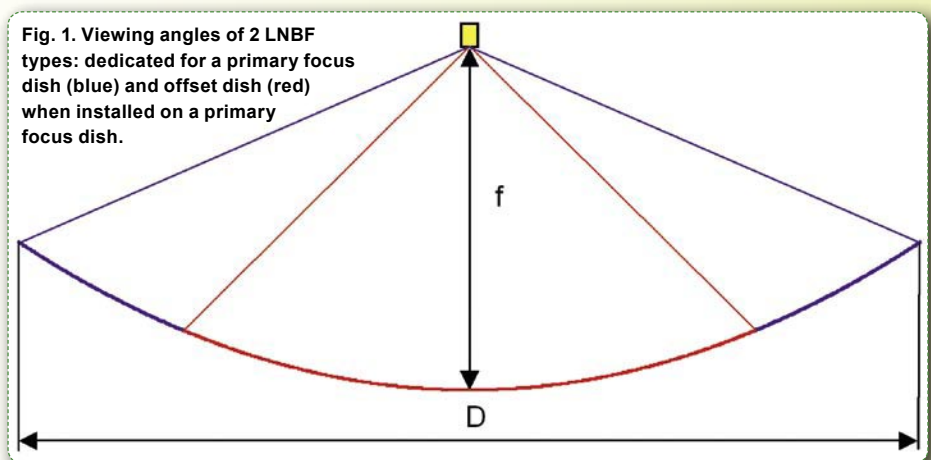

That's because the LNB should have a proper viewing angle (feedhorn beamwidth) to "see" the whole reflector but not more. In other words, the f/D parameter defines the viewing angle of the feedhorn.

There is a picturesque mathematical formula that enables us to calculate this angle for a primary focus dish:

$$\theta = 2 \cdot \arctan \left(\frac{8 \cdot \frac{f}{D}}{16 \frac{f^2}{D^2} - 1} \right)$$

If you do not have your calculator handy, you may refer to the table we prepared for you! (table)

And now, probably the most important fact: the LNB's dedicated for offset dishes

f/D ratio	Feedhorn beamwidth [°]
0.28	167
0.30	159
0.32	152
0.34	145
0.36	139
0.38	133
0.40	128
0.42	123

will see only a portion of the reflector. The output signal will be much smaller.

How much smaller? In our example ($f/D=0.38$) the LNB will see only 58% of the reflector diameter. For example, if the actual dish has a diameter 165 cm, we can expect a performance typical for a 96 cm dish. You will get antenna gain and directional characteristics equal to 96 cm primary focus dish. Big difference, isn't it?

So, perhaps we can win something installing a prime focus LNB on an offset dish? Absolutely not! See Figure 2. Such an LNB will see much more than a reflector only and that means it will pick up a lot of noise from the environment. The reception will be hardly possible.