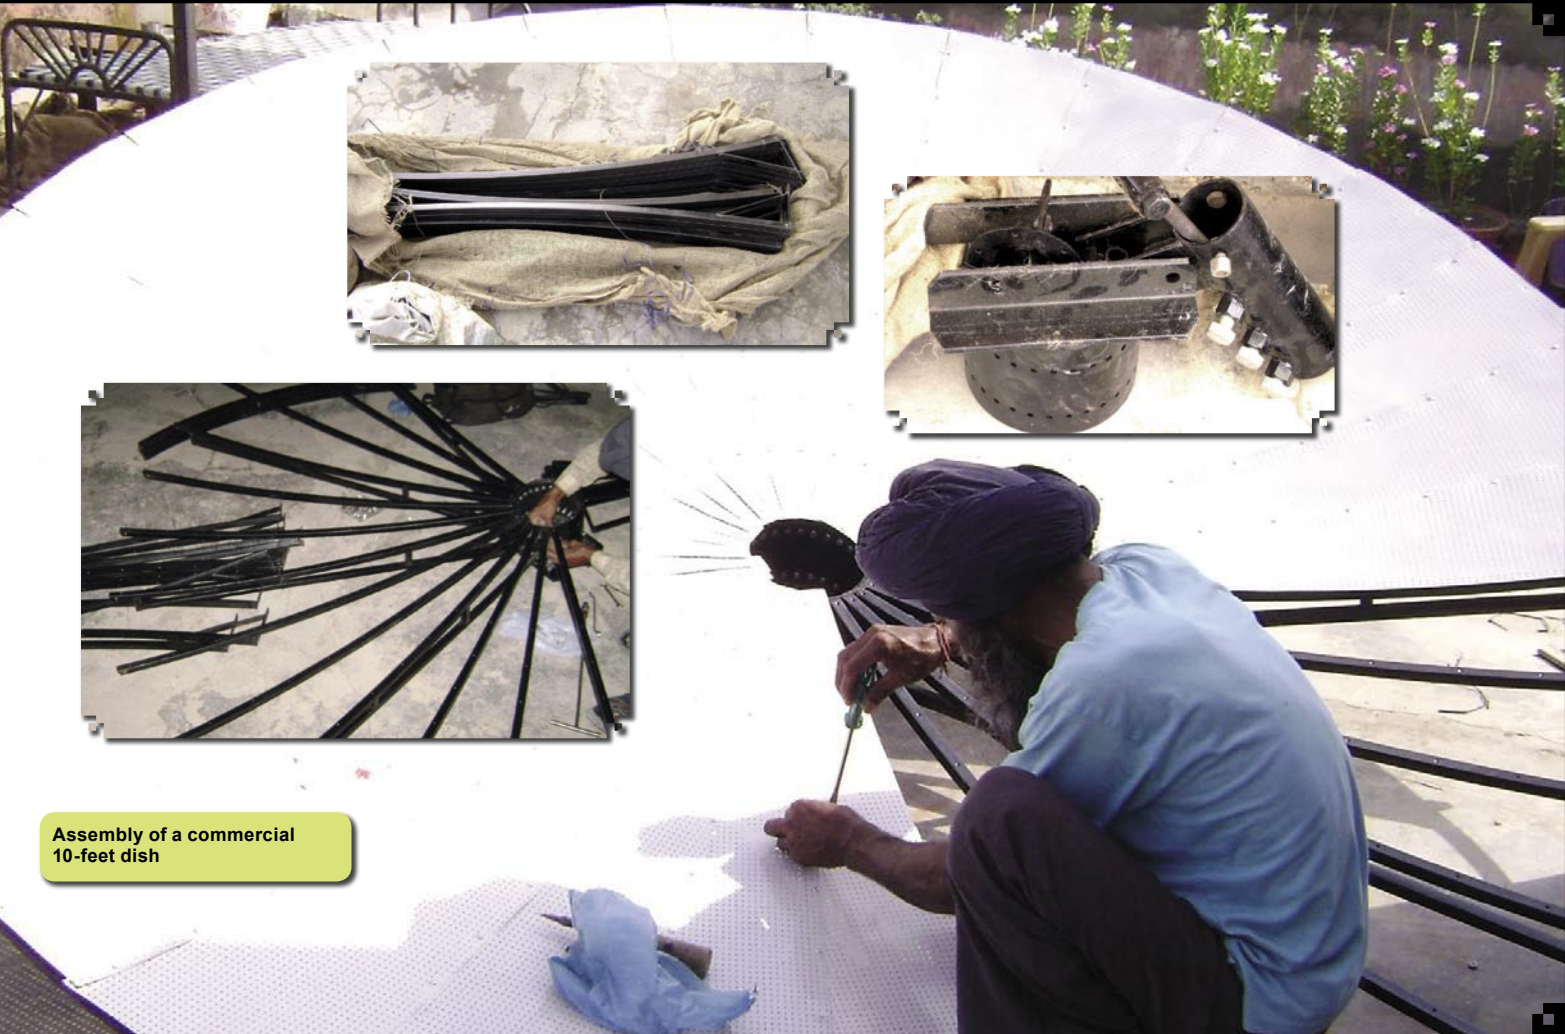

# New Delhi SatcoDX AutoScan station *Siddharth Gautam*

Siddharth in his shack in front of the PC at New Delhi SatcoDX AutoScan station

This 10-foot dish is aligned towards BADR at 26° East. It was assembled on site and was designed by a local craftsman.