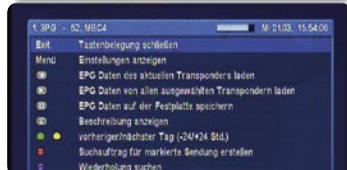

Split-screen view thanks to the PIP Switch TAP