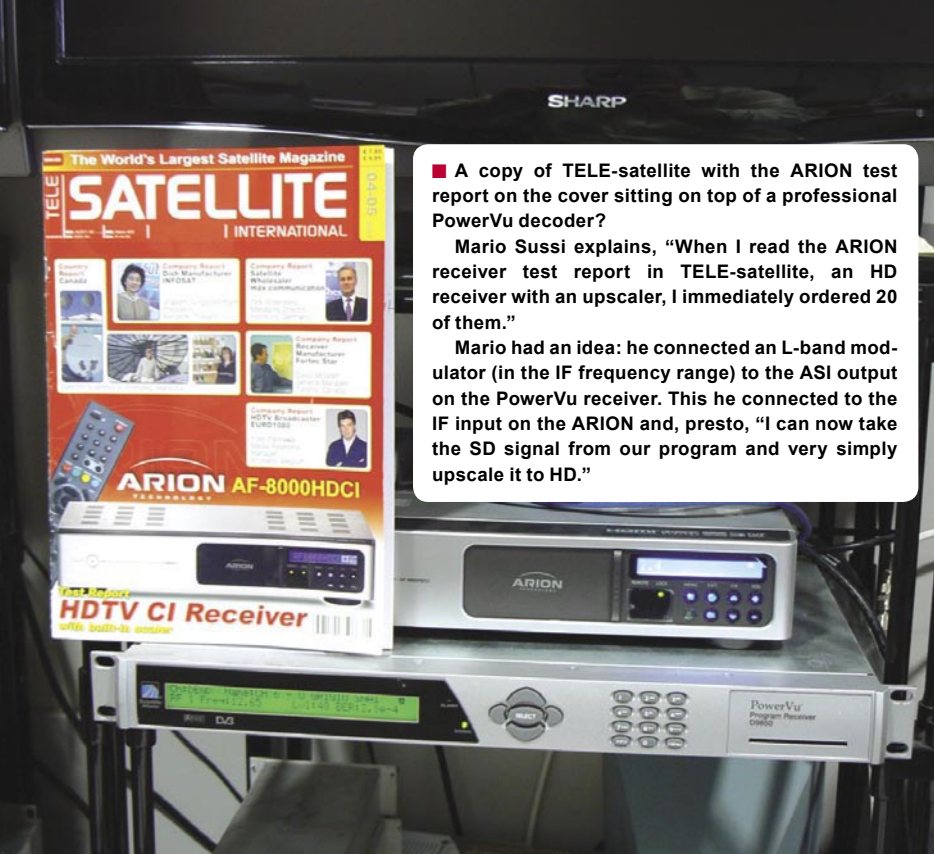

◀ In the heart of Teleippica: from here the five encoders are controlled and the programming is switched over to the uplink. Susanna DelPapa is in charge of this control room.

■ A copy of TELE-satellite with the ARION test report on the cover sitting on top of a professional PowerVu decoder?