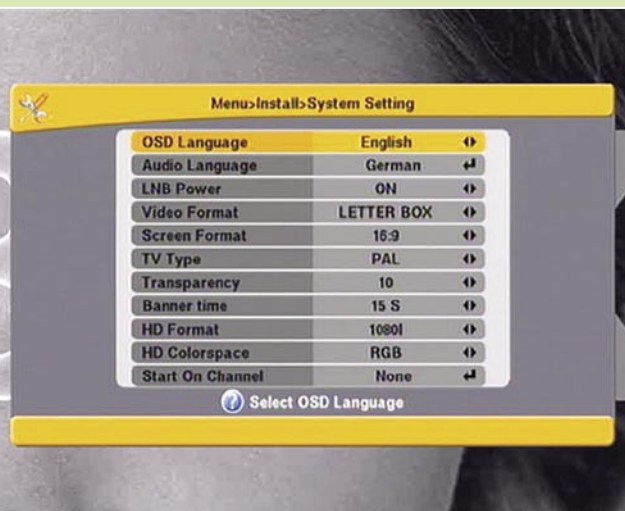

System setting |