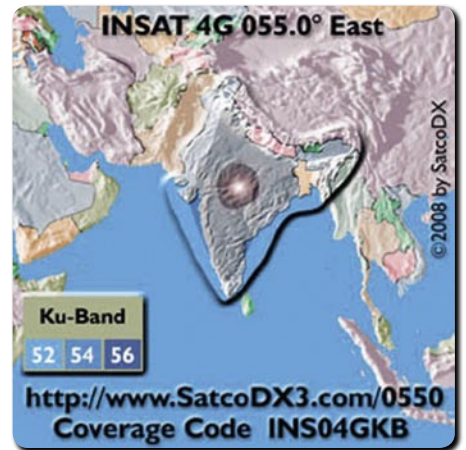

INSAT 4G

INSAT4G is proposed as a Ku-band satellite carrying 18 transponders similar to INSAT4A. It will also carry 2 BSS transponders and a GAGAN (GPS Aided Geo Augmented Navigation). The satellite will be launched by an Ariance vehicle from Kourou.