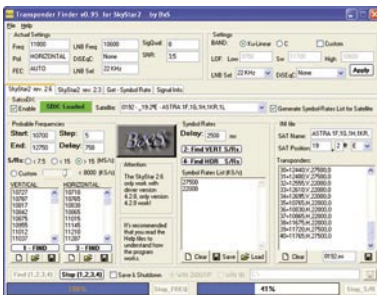

Installation:

Click Transponder Finder in SetUp of SatcoDX Suite

Commercial and Professional Users Apply For License at bxs.no.sapo.pt