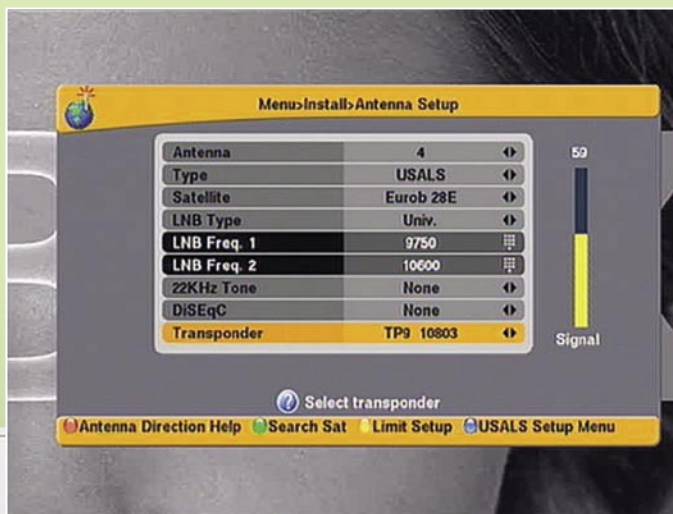

Heinz Koppitz
TELE-satellite
Test Center
Germany

Antenna setup |