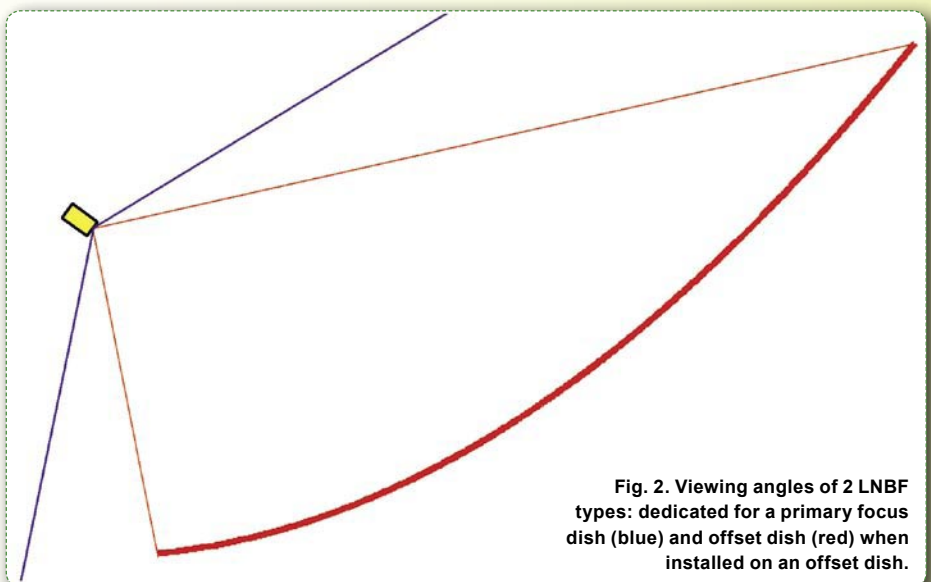

have the f/D parameter equal to 0.6. It means viewing angle 80°. The angle is calculated in accordance with a different formula because D is defined differently for an offset dish. But the most important fact is: the angle is much smaller for this kind of LNB.

We illustrated this in Figure 1. If you install a proper LNB on the dish ($f/D=0.38$ in this example), its viewing angle will match the reflector size. But if you install an LNB dedicated for offset antenna ($f/D=0.6$), it

If the pictures look a bit strange to you, take into account that on both of them the satellite signal is coming vertically from top to the bottom.

The final conclusion is that you cannot use a primary focus type LNB on an offset dish but you can use an offset type LNB on a prime focus dish. But in the latter case you will get a performance equal to a much smaller dish: 40-60% of the actual diameter depending on the f/D parameter of a real dish.