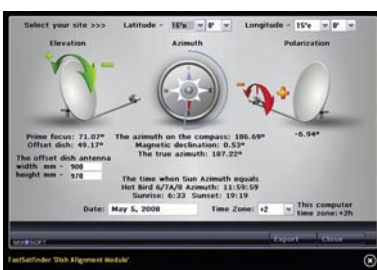

Installation:

Click FastSatFinder in the SetUp of SatcoDX Suite

Commercial and Professional Users Apply For License at www.fastsatfinder.com