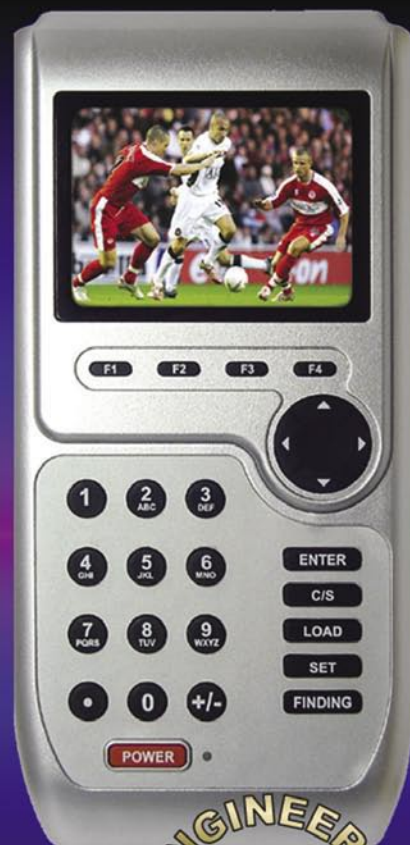

SatCatcher Ltd. Unit 7 Salvesen Way
Freightliner Road, Hull, East Yorkshire
United Kingdom. HU3 4UQ
0044(0)1482 221577

WWW.SATCATCHER.COM

QUALITY ENGINEERING
USALS
HQ
HIGH QUALITY