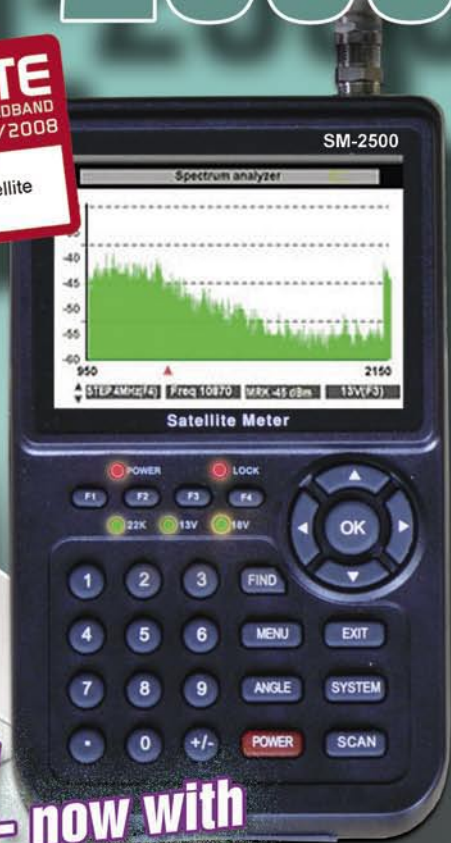

# Trimax SM-2500

**TELE SATELLITE  
AWARD** & BROADBAND  
06-07/2008  
**TRIMAX SM2200**  
An ideal tool for any satellite  
system installer

**NEW** - now with  
"Spectrum Analyzer"

**Become  
a Trimax  
SM-2500  
Dealer today!**