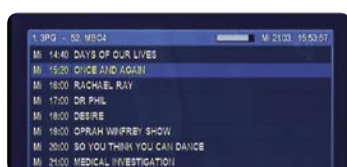

AutoZapper TAP – the next channel will appear shortly