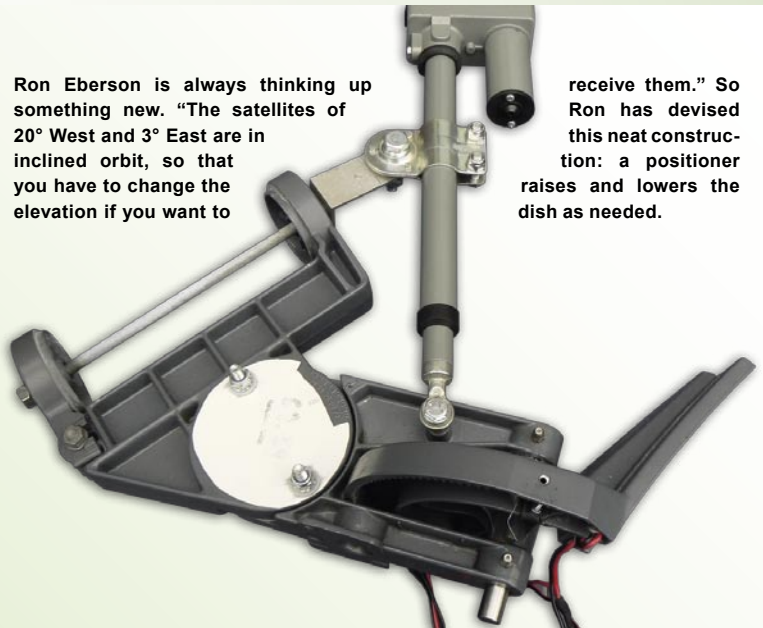

Ron Ebersson is always thinking up something new. "The satellites of 20° West and 3° East are in inclined orbit, so that you have to change the elevation if you want to

receive them." So Ron has devised this neat construction: a positioner raises and lowers the dish as needed.