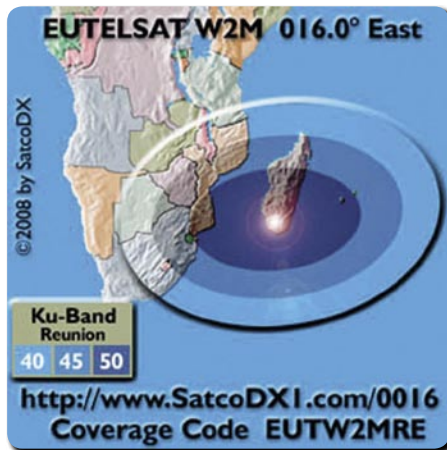

EUTELSAT W2M

EUTELSAT W2M will operate 26 transponders in Ku-band and up to 32 depending on operational modes, at EUTELSAT's 16° E position. The satellite is planned to be launched with TELSTAR11N in October 2008 from Kourou with Ariane 5 launcher. The fixed beam will cover Europe, North Africa and the Middle East, while a steerable beam can be re-oriented in-orbit according to market requirements.