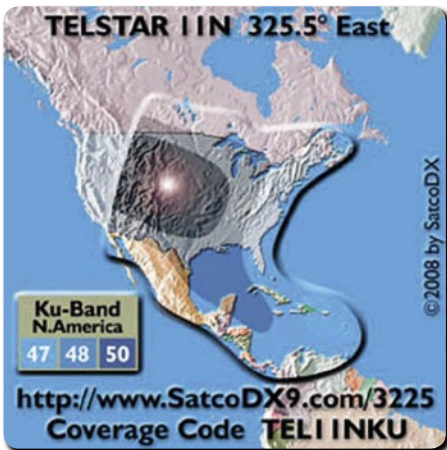

HOTBIRD 9

With a Ariane 5 launcher, this new HOTBIRD will be co-located at 13°EAST, designed to cover all 102 Ku-band transponders at the HOTBIRD position, it will be able to substitute any transponder on any other HOTBIRD satellites. Manufactured by Astrium with a Eurostar 3000 spacecraft type, the satellite has a minimum of service life of 15 years.

TELSTAR 11N

The new Loral Skynet satellite called TELSTAR 11N will provide service from 39 high-power Ku-band transponders beams. The satellite will be positioned at 322.5°E (37.5°W). TELSTAR 11N is dedicated to complement the coverage of TELSTAR 12 satellite at 345°E (15°W), which provides Ku-band trans-Atlantic coverage.