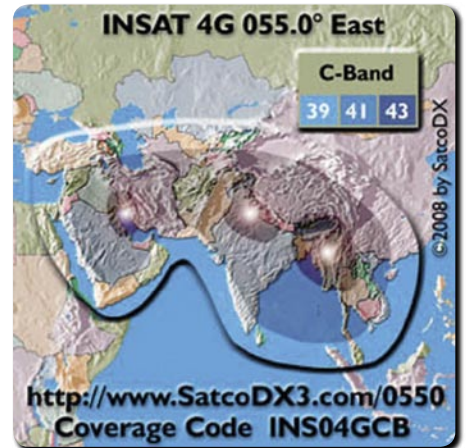

INSAT 4G

INSAT4G is proposed as a Ku-band satellite carrying 18 transponders similar to INSAT4A. It will also carry 2 BSS transponders and a GAGAN (GPS Aided Geo Augmented Navigation). The satellite will be launched by an Ariance vehicle from Kourou.