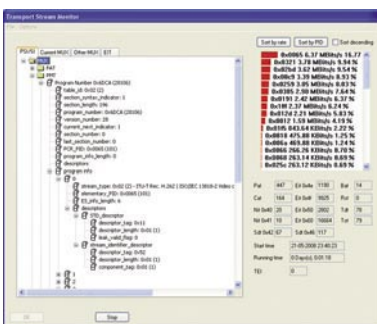

DVBStreamExplorer Version 3.0.79

Analyze Transport Stream And Demux And Capturing to Disk

DVBStreamExplorer connects to a multitud of satellite PC cards and allows analyzing the stream, giving all informations available in stream including the full teletext data and shows bitrates. Shows services as MHP, AC3 or H.264

Installation:

Click DVBStreamExplorer in the SetUp of SatcoDX Suite

Commercial and Professional Users Apply For License at www.dvbstreamexplorer.com

FastSatFinder Version 2.7.5

Alignment Tool with Signal Quality and Level Voice Reading

FasSatFinder offers all the tools needed for setting up a dish: select a satellite from the SatcoDX generated list and FastSatFinder immediately gives signal quality and level even in voice. Easy-to-understand graphics explain how to align dish for maximum.