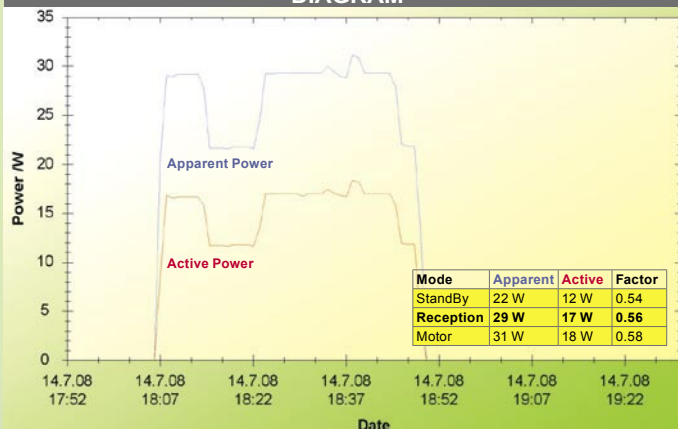

TECHNIC DATA

Distributor	DVB Shop, Brehnaer Strasse 18 D-04509 Neukyhna OT Pohritzsch, Germany
Tel	+49-34954-31960
Fax	+49-34954-49233
E-Mail	webmaster@dvbshop.net
Website	www.dvbshop.net
Model	IMPERIAL SatBOX HD
Power Supply	175 ... 250 V AC
Power Consumption	6/12 Watt (Stand-By/Reception)
Size	340x248x65 mm
Weight	2200 g
DiSEqC	1.0, 1.2, USALS
Satellites	3 preset plus 13 additional positions
Program Listings	All, Satellites (each for TV and Radio)
Favorites	32 (each for TV and Radio)
Teletext	Full Page Memory
EPG	Extended 5 Channel Display, Program Details for 7 Days
Timer	10 for all EPG Programs
Front View	Stand-By, Down, Up, Left, Right, Menu, OK, Exit, Alphanumeric Display, CI-Flap
Rear View	IF In/Out, 2xSCART, HDMI, RS-232, USB, Ethernet, 4xRCA (Audio L/R, Video, SPDIF), Optical SPDIF, Main Switch
Slots	2 Common Interfaces, 1 Conax-Slot

ENERGY DIAGRAM

12W is used at the beginning and the end while in standby mode; the 17W used in the middle is with the receiver in operation – the 1W increase to 18W occurred while the antenna was moved from ASTRA 19E to TURKSAT 42.