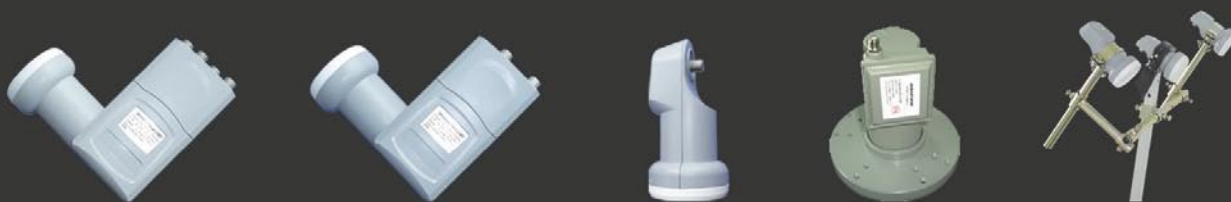

## Available Products:

Ku Band Offset: 0.35m-1.50m, C Band Prime Focus: 1.0m-2.4m, Aluminium Mesh Antenna: 1.8m-5.0m

Ku Band LNB: Single, Twin, Quad, Quattro, C Band LNB, All Kinds of LNB Clamps & Holders.