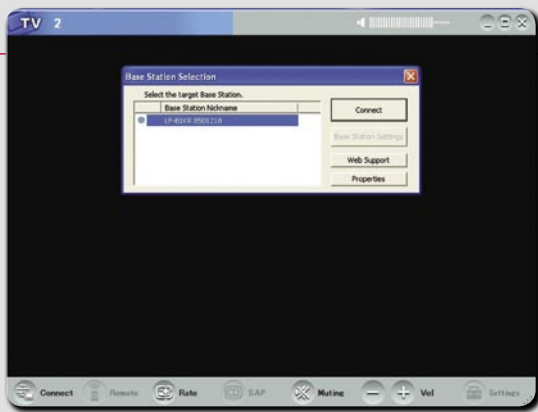

与 LFPT-1 取得连接 ▲