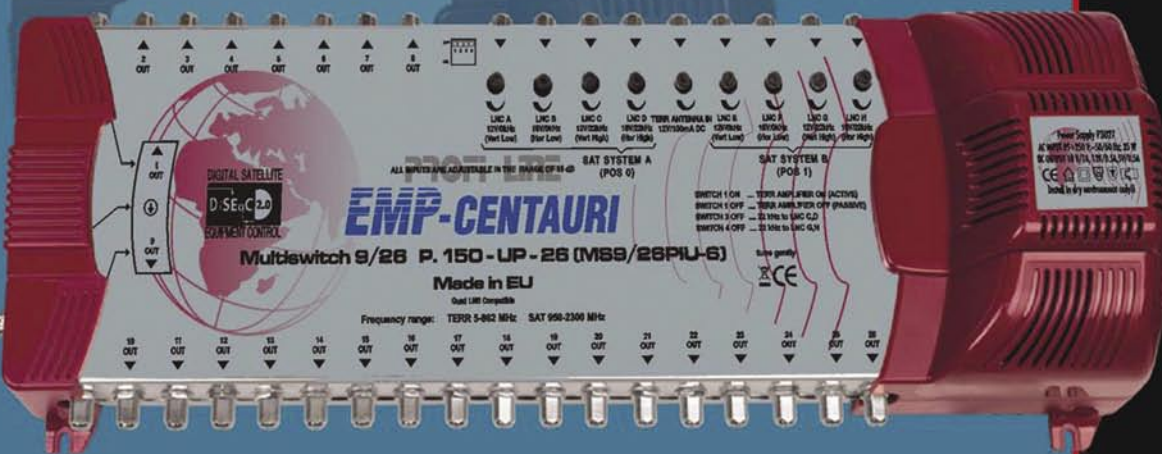

频道搜索 |

版本1 EPG |

版本2 EPG |

BRAND **NEW** PRODUCTS BY

EMP-CENTAURI

WITH **NEW** ENERGY-SAVING POWER SUPPLIES

- MS 9/26
- MS 9/20
- MS 9/16
- etc...
- One cable one satellite solution for 8 users

We offer: