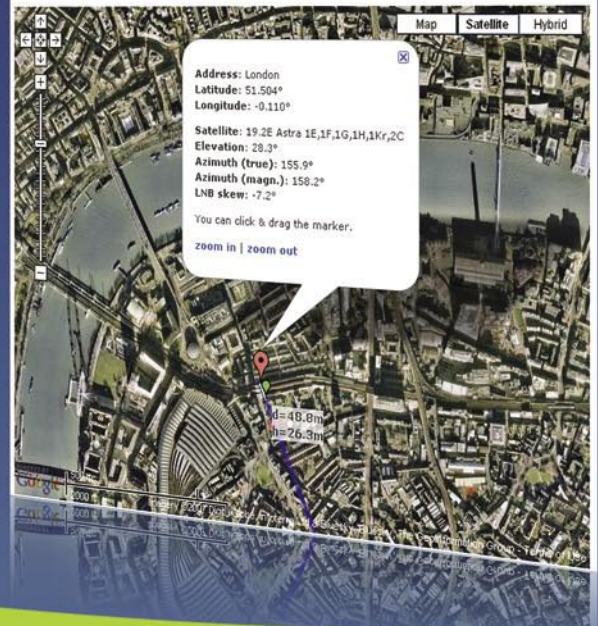

DishPointer.com

See where to point your dish, before you climb on the roof!

DishPointer, the state-of-the-art dish alignment and satellite information tool, is now available for commercial companies as a customised solution, programmed to fit individual needs.

**FREE
Widget**

Add DishPointer Lite to your site - it's free!

TV stations & program providers
Online shops & distributors
Satellite operators
Receiver manufacturers
Professional installers
and many more...

Give your clients and customers easy access to satellite information, hassle-free and straight to the point. For more information, visit www.dishpointer.com.

Satellite Dish Pointer / Alignment Calculator with Google Maps

International location: e.g. streetname, postcode, geocode:

London

Popular Satellites:

28.2E Astra 2A-8-D	26.0E Badr-2,3,4/Eurobird 2
13.0E Hotbird 6,7A,B	5.0E Sirius 2,3
19.2E Astra 1E,1F,1G,1H,1K,2C	5.0W Atlantic Bird 3
+2.0E Turksat 1C, 2A	7.0W Nilesat 101,102, Atlantic Bird 4
16.0E Eutelsat W2	1.0W Intelsat 10-02