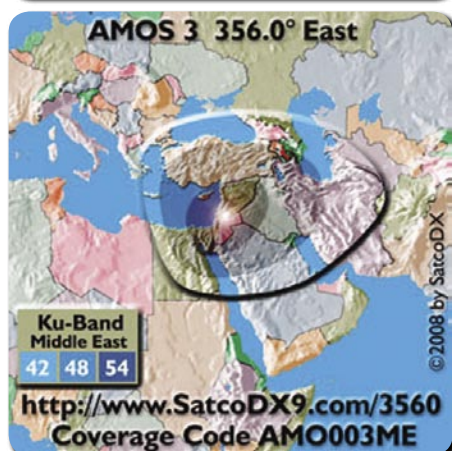

Visit us at ANGA Stand L35

Edited by
Stefan Hagedorn

AMOS 3

AMOS 3 is scheduled to be launched with a Zenit 3-rocket on 24 March 2008. It will replace AMOS 1 at 356° East (4° West). AMOS 3 will provide 15 Ku-Band transponders with a bandwidth of 72 MHz. The new bird will have a lifetime of 12 years.