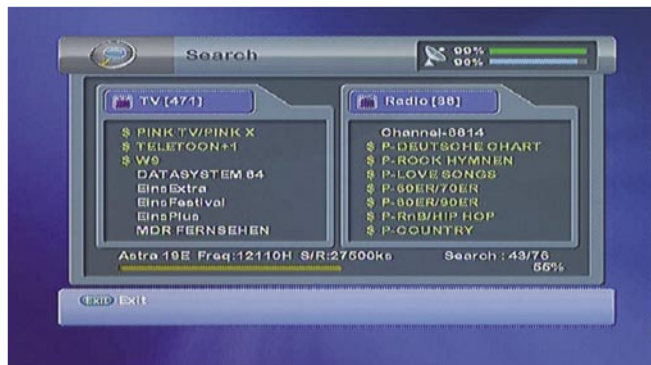

CI 模块。开始时,我们先是遇到了一些预装软件的问题,在我们测试期间,Satforce 公司又提供给我们一个改良的版本,它解决了我们发现的所有的问題。而后,我们就用这款 AF-4000 HDCI 和各种标准的 Irdeto,Viaccess、Cryptoworks 和 Conax 模块成功地接收和测试了欧洲各种不同运营商提供的高清电视节目。

一个低门限的高频头就像一个可靠的 CI 一样有价值,这样可以接收到 28.2 ° E ASTRA 卫星上微弱的英国广播公司信号。Arion AF-4000 HDCI 出色地完成了这个任务。当我们在维也纳测试的位置接收到了 NILESAT 7 ° W 微弱的水平极化转发器的时候,我们在慕尼黑的测试中心高兴地报告说也成功地接收到了 28.2 ° E 的 ASTRA 卫星。

低符码率也无法难倒 Arion 接收机,在我们的测试里从来没有见过像 Arion 出版的技术规格表(DVB : 1~45 Ms/s and DVB-S2: 10~

30 Ms/s)。只有当符码率为 1.6 Ms/s 或更高点才能锁住信号。然而,许多制造厂商的大多数竞争型号在它们的资料表里都写成 2~45 Ms/s。

顺便提一下, AF-4000 HDCI 支持 DVB 和 DVB-S2 接收的 QPSK 和 8PSK 调制类型。

一些附加的功能使我们增添了对这款接收机的良美印象。例如,你可以将频道目录和所有的设定载入内存。如果你碰巧弄乱了频道目录或者删除了喜爱的频道,你还可以从内存里重新加载现有的配置或取消任何已经引起损害的命令。

通过 RS-232 批评接口,可以从个人计算机的介面软件进行软件更新,也可以直接通过卫星来进行。我们没有再做更多。如果你家的电视机没有图文电视功能,那就用 AF-4000 HDCI 内部的解码器吧。除此之外,你还可以设置备忘录和日历。

Arion 以其 AF -4000HDCI 取得了极大成功!

专家的看法

+

设计优雅而又取悦眼圈,广泛范围功能,硬件技术复杂,用户界面智能化。拥有一台这款结合所有优点接收机,会让任何新手欣喜并快乐无穷。

-

存储器容量只有 4000 个频道,应该增大

TECHNIC DATA	
Manufacturer	Arion Technology Inc, Arion Building, 1042-1 Hogye-Dong, Dongan-Gu, Anyang-City, Gyeonggi-Do, Korea 431-080
Homepage	www.arion.co.kr
Tel	+82-31-361-3000
Fax	+82-31-361-3099
E-Mail	info@arion.co.kr
Model	AF-4000HDCI
Function	Digital HDTV satellite receiver with CI slot
Channel memory	4000
Satellites	81
Symbolrates	1~45 Ms/sec. (1.6 Ms/s and above in our tests) for DVB and 10~30 Ms/sec in DVB-S2
SCPC compatible	yes
USALS	yes
DiSEqC	1.0 / 1.1 / 1.2 / 1.3
Scart euroconnectors	2
Audio/Video outputs	6 x RCA
YUV	yes
HDMI	yes
Modulator output	no
0/12 Volt connection	no
Digital audio output	yes
EPG	yes
C/Ku-Band compatible	yes
Power supply	AC 100-240 V, 50/60 Hz
Power consumption	35W max.

频道搜索 |