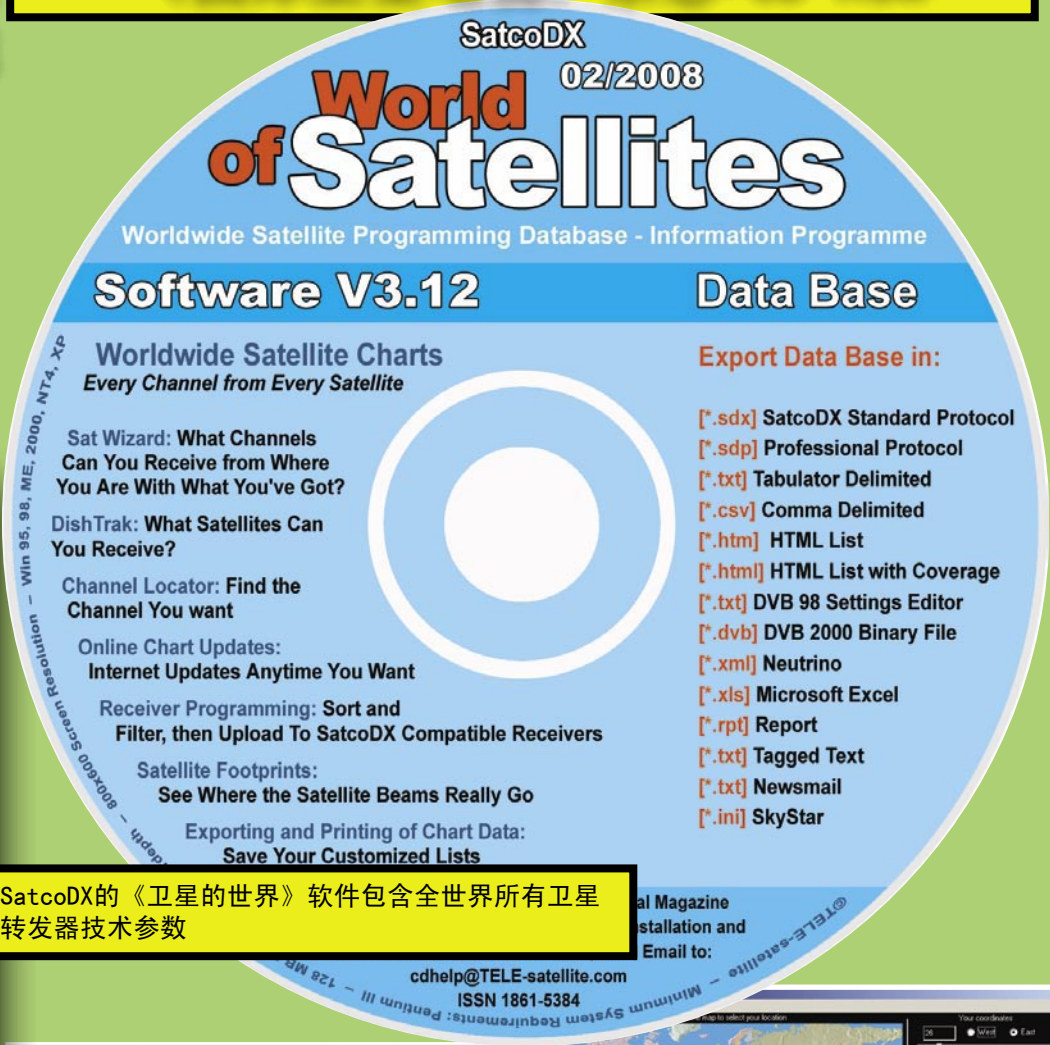

www.TELE-satellite.com/man

国际出版物发行协会会员

SatcoDX的《卫星的世界》软件包含全世界所有卫星转发器技术参数

全球所有卫星频道完整数据列表

自动显示所有可接收的卫星频道

自动载入卫星频道数据到与SatcoDX兼容的接收机中

通过互联网连接主服务器及备份服务器进行频道数据库更新

- SatcoDX Industry Standard Protocol [\* .sdx]
- SatcoDX Industry Standard Protocol Professional [\* .sdp]
- SatcoDX Tabulator Delimited Text File [\* .txt]
- SatcoDX Comma Separated Text File [\* .csv]
- HTML (SatcoDX Style) [\* .htm]
- HTML List (With Coverage Images) [\* .html]
- HTML List (Without Coverage Images) [\* .html]
- DVB '98 Settings Editor Text File [\* .txt]
- DVB2000 Binary File [\* .dvs]
- Neutrino XML files [\* .xml]
- Microsoft Excel File[\* .xls]
- Report [\* .rpt]
- Tagged Text File [\* .txt]
- Newsmail [\* .txt]
- SkyStar INI files [\* .ini]