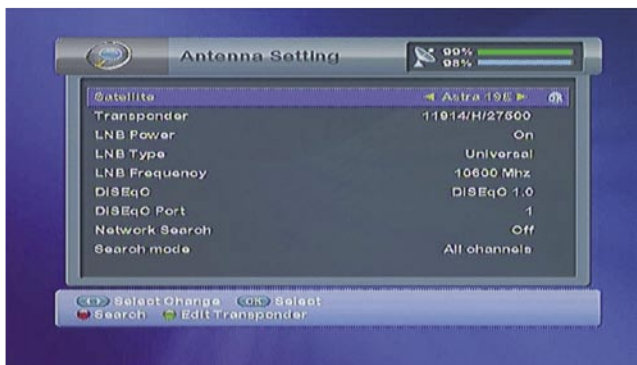

### 专家的看法

+

设计优雅而又取悦眼圈,广泛范围功能,硬件技术复杂,用户界面智能化。拥有一台这款结合所有优点接收机,会让任何新手欣喜并快乐无穷。

-

存储器容量只有 4000 个频道,应该增大

TECHNIC DATA	
Manufacturer	Arion Technology Inc, Arion Building, 1042-1 Hogye-Dong, Dongan-Gu, Anyang-City, Gyeonggi-Do, Korea 431-080
Homepage	www.arion.co.kr
Tel	+82-31-361-3000
Fax	+82-31-361-3099
E-Mail	info@arion.co.kr
Model	AF-4000HDCI
Function	Digital HDTV satellite receiver with CI slot
Channel memory	4000
Satellites	81
Symbolrates	1~45 Ms/sec. (1.6 Ms/s and above in our tests) for DVB and 10~30 Ms/sec in DVB-S2
SCPC compatible	yes
USALS	yes
DiSEqC	1.0 / 1.1 / 1.2 / 1.3
Scart euroconnectors	2
Audio/Video outputs	6 x RCA
YUV	yes
HDMI	yes
Modulator output	no
0/12 Volt connection	no
Digital audio output	yes
EPG	yes
C/Ku-Band compatible	yes
Power supply	AC 100-240 V, 50/60 Hz
Power consumption	35W max.