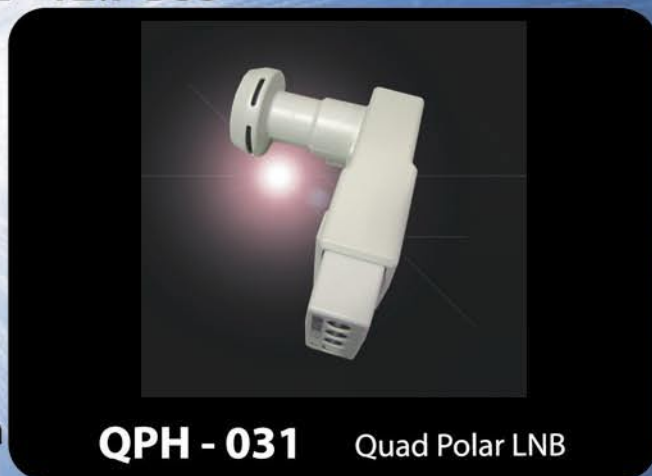

Performance makes a Perfect Picture Everytime

The Invacom Quad Polar - The World's ONLY Circular & Linear LNB

- For FSS & BSS @ 11.7 - 12.7GHz FSS & 12.2 - 12.7 BSS
- Ideal for FTA & motorised antenna
- Proven noise figure
- 50 - 60 dB Gain
- Dual Oscillator
- Excellent stability (+/- 1MHz)
- Isolation (>30dB for Linear & >23dB for Circular)
- Available for Offset & Prime Focus antenna

QPH - 031 Quad Polar LNB

Full range of Single, Twin & Quad LNBs available

- 0.3dB noise figure (Proven with enclosed datasheet)
- 50 - 60dB Gain