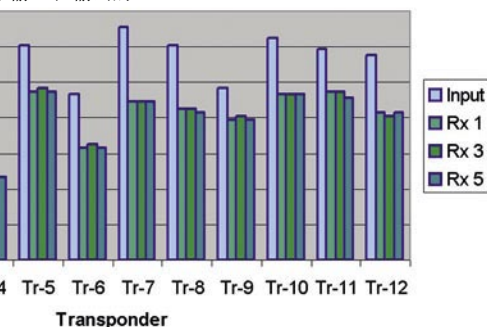

VSAT ANTENNA TVRO SYSTEM

Intelsat /GVF Type Approved

- Reliable Communications
- Rapid Communications
- Remote Communications

AZURE SHINE INTERNATIONAL INC.

No. 1000, Gwang Fu Road, Pa Teh City, Taoyuan, 33455 Taiwan, R.O.C.
Http:// www.azureshine.com.tw/ E-mail: azure.shine@azureshine.com.tw
Tel: 886-3-3611393 Fax: 886-3-3615877

Please visit us at IBC 2007 Booth No. H2-343 & TAITRONICS AUTUMN from 9 to 13 OCT. 2007 in Taipei, Taiwan

专家结论

+

SPAUN 的 SMS 91609 NF 是一款高质量的复合开关, 面向需要接收 2 个卫星的专门拥护群, 并且他们将来不再需要扩充系统。复合开关的安装非常简单。它有很高的卫星信号增益和较低的开路电视信号损失。它的 16 个输出端口性能一致。

-

如果卫星信号不够强, 你最好使用一个较大的天线, 开关内不可避免地会有信号损耗。

号输入和输出的MER

TECHNIC	
DATA	
Manufacturer	SPAUN Electronic, Byk-Gulden-Str. 22 D-78224 Singen, Germany
Webpage	www.spaun.de
E-mail	info@spaun.de
Phone	+49 (0) 7731-86730
Fax	+49 (0) 7731-64202
Model	SMS 91609 NF
Function	Multiswitch with embedded power supply
Inputs	8 LNB + 1 terrestrial
Receiver outputs	16
Cascade outputs	none
Input frequency	950~2200 MHz (Sat.) and 5~862 MHz (Terr.)
IF tap gain	-2~+4 dB
Terrestrial tap loss	10~11 dB
Isolation between satellite inputs	> 30 dB
Remote power supply	700 mA per LNB
Power supply	100~240 V / 50~60 Hz 36 W max.
Operating temperature range	-20... + 50° C/dry indoor use