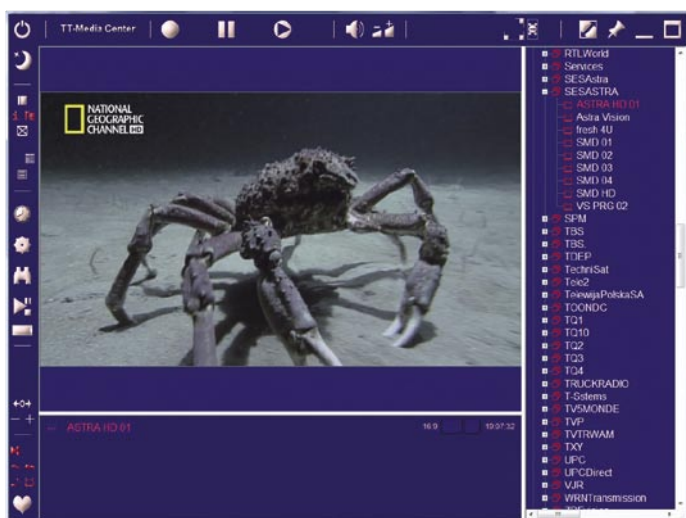

HDTV via ASTRA 19.2° east in a window!