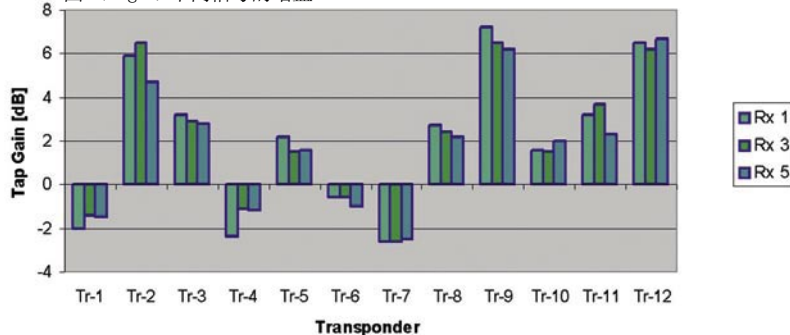

SMS 91609 NF SPAUN 公司新型的 SMS 91609 NF 复合开关将所有接口标注的很清楚,安装者很容易知道如何接驳。

SMS 91609 NF 开关体积小,刚好能够接驳各个F接口,这里我们可以看见两边各接驳 8 个接收机。右边的螺丝孔是用来接地的。

噪音能量,这两种测量方法都有很密切的相互关系。MER 越高,C/N 比越高,信号质量也越好。每个复合开关都会降低输入信号的质量吗?这是物理学要管的事情。对于 SMS 91609

NF 又是如何呢? 你可以在图 2 见识到。

从图 1 和 图2 中你能得出推论:在输出端之间并没有大的不同。为了要确定这是事

实, 我们测试了同一输入信号各输出端的信号。结果在图 3 里显示。很显然,所有输出结果实际上完全相同。使用这个复合开关的邻居中没有一个人得到的信号比其他人要差。

图1 (Fig.1) 不同信号的增益