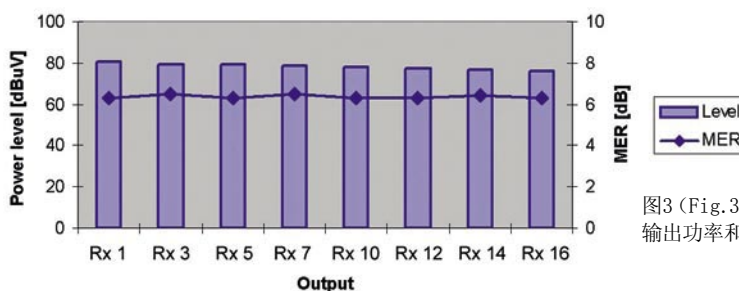

-

如果卫星信号不够强, 你最好使用一个较大的天线, 开关内不可避免地会有信号损耗。

号输入和输出的MER

图3 (Fig. 3) 相同信号各输出端的输出功率和MER

TECHNIC	
DATA	
Manufacturer	SPAUN Electronic, Byk-Gulden-Str. 22 D-78224 Singen, Germany
Webpage	www.spaun.de
E-mail	info@spaun.de
Phone	+49 (0) 7731-86730
Fax	+49 (0) 7731-64202
Model	SMS 91609 NF
Function	Multiswitch with embedded power supply
Inputs	8 LNB + 1 terrestrial
Receiver outputs	16
Cascade outputs	none
Input frequency	950~2200 MHz (Sat.) and 5~862 MHz (Terr.)
IF tap gain	-2~+4 dB
Terrestrial tap loss	10~11 dB
Isolation between satellite inputs	> 30 dB
Remote power supply	700 mA per LNB
Power supply	100~240 V / 50~60 Hz 36 W max.
Operating temperature range	-20... + 50° C/dry indoor use