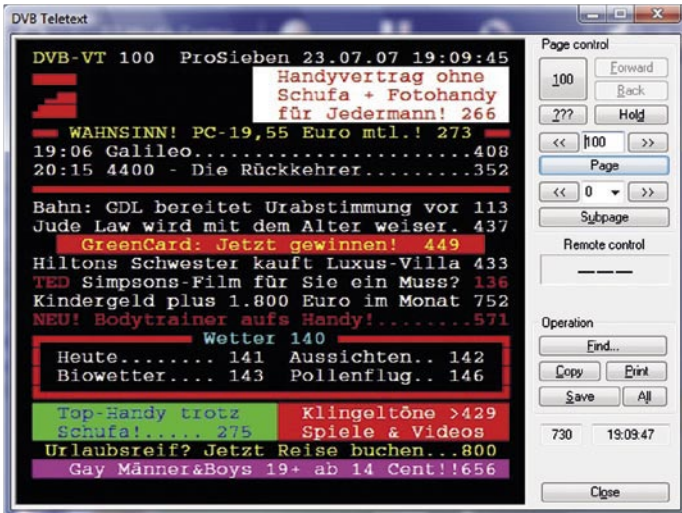

Annoying commercials can be skipped over. Not only that, the software can also act as a jukebox and play back any music data format. This is all nicely integrated into the channel list.

Through its own menu page

A special note for DXer's and hobbyists: the TechnoTrend S2-3650CI box can, like many other PC DVB-S solutions, also handle MPEG 4:2:2 assuming of course that the proper Codec is installed.

Expert conclusion

+ The TechnoTrend S2-3650CI is a true alternative to an HDTV set top box. You get quite a bit of power for not too much money. The included software functioned perfectly.

- An expansion of the DiSEqC protocol to 1.1 would be nice to have.

TECHNIC DATA

Distributor	DVB-Shop, Deutschland
Tel.	+49-34954/31960
Fax	+49-34954/49233
Website	www.dvbshop.net
E-Mail	webmaster@dvbshop.net
Model	TechnoTrend S2-3650CI
Function	USB box for reception of DVB and DVB-S2 in SDTV/HDTV
Channel Memory	unlimited
Satellites	93
Symbolrate	4-45 Ms/sec.
SCPC Compatible	yes (starting at 1.6 Ms/sec. in our test)
USALS	no
DiSEqC	1.0
EPG	yes
C/Ku-Band Compatible:	yes

Teletext |