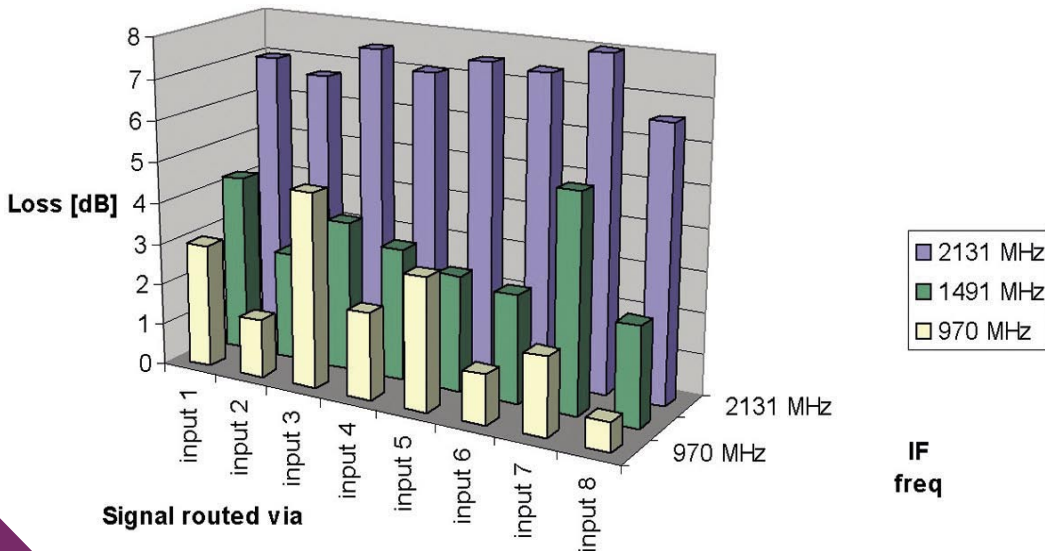

Figure 1. The principle of operation of P.168-W.

Figure 2. Signal loss versus frequency for different inputs.

your receiver would have to be compatible with DiSEqC 1.0 & 1.1.

But let’s focus on 8 inputs. It is a fact that not all receivers support DiSEqC 1.1. If your receiver supports only DiSEqC 1.0, the P.168-W will be of no use for you. However if it supports DiSEqC 1.2 you may use it very easily. And that’s where the magic of this product is!