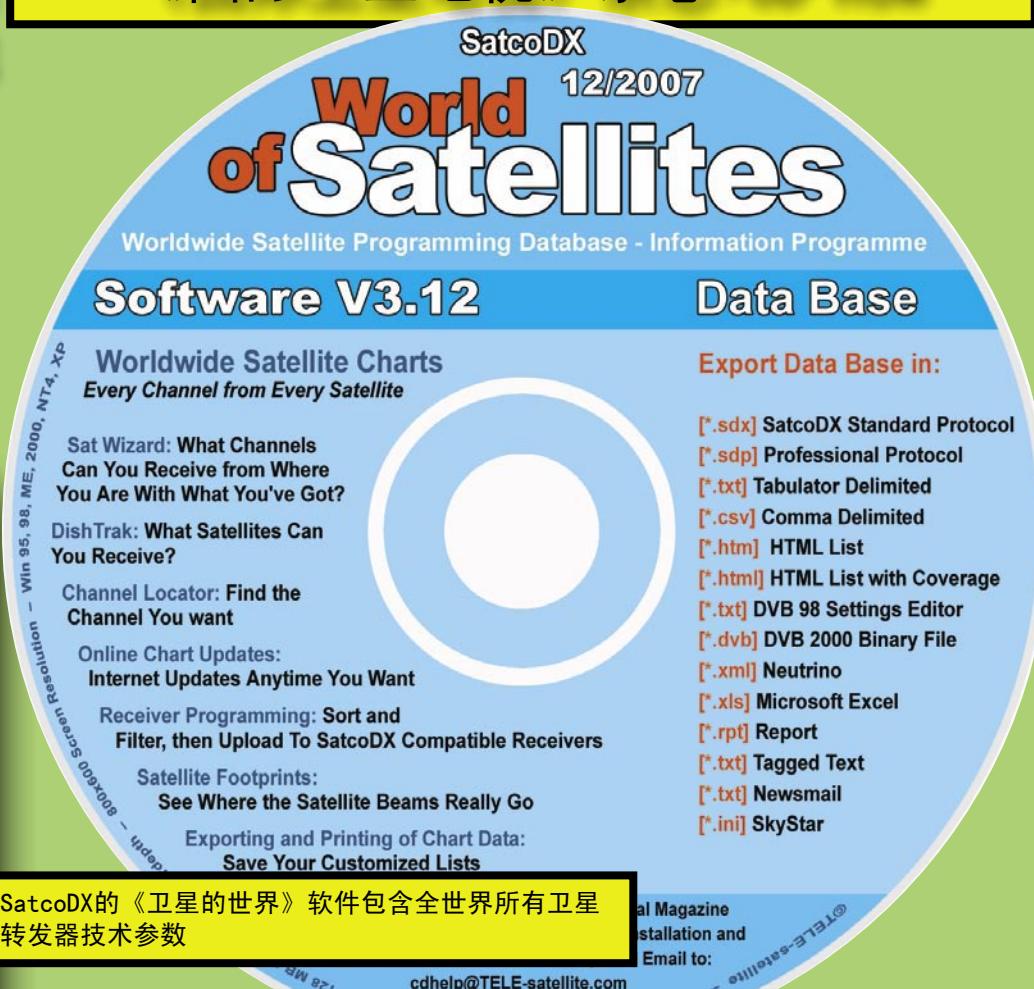

该CD为《国际卫星电视》杂志独家版权所有

《国际卫星电视》杂志+CD-ROM

SatcoDX 《卫星的世界》 CD-ROM 3.12版

注意：欲从较早的3.11版更新到3.12版，请安装该《卫星的世界》CD

地址：
国际卫星电视
1234邮箱
85766 慕尼黑 Ufg
德国 欧盟

主编：
亚历山大.维思
alex@TELE-satellite.com

出版：
TELE-satellite Medien GmbH
德国/欧盟

设计/制作
国际卫星电视匈牙利公司
耐曼提.巴拿.阿泰拉
匈牙利/欧盟

国际广告
亚历山大.维思
alex@TELE-satellite.com

城市广告
莫妮卡.萨博
m.szabo@TELE-satellite.com

订阅服务
罗世刚德容贸易商行
001-390信箱
518001 深圳
中国
电话/传真：+86-755-82173350

版权所有@
国际卫星电视 2007
www.TELE-satellite.com/man

SatcoDX的《卫星的世界》软件包含全世界所有卫星转发器技术参数

全球所有卫星频道完整数据列表

自动显示所有可接收的卫星频道

自动载入卫星频道数据到与SatcoDX兼容的接收机中

通过互联网连接主服务器及备份服务器进行频道数据库更新

以HTML格式打印包含卫星场强图的频道列表

以多种格式保存网页数据

- SatcoDX Industry Standard Protocol [* .sdx]
- SatcoDX Industry Standard Protocol Professional [* .sdp]
- SatcoDX Tabulator Delimited Text File [* .txt]
- SatcoDX Comma Separated Text File [* .csv]
- HTML (SatcoDX Style) [* .htm]
- HTML List (With Coverage Images) [* .html]
- HTML List (Without Coverage Images) [* .html]
- DVB '98 Settings Editor Text File [* .txt]
- DVB2000 Binary File [* .dwb]
- Neutrino XML files [* .xml]
- Microsoft Excel File [* .xls]
- Report [* .rpt]
- Tagged Text File [* .txt]
- Newsmail [* .txt]
- SkyStar INI files [* .ini]