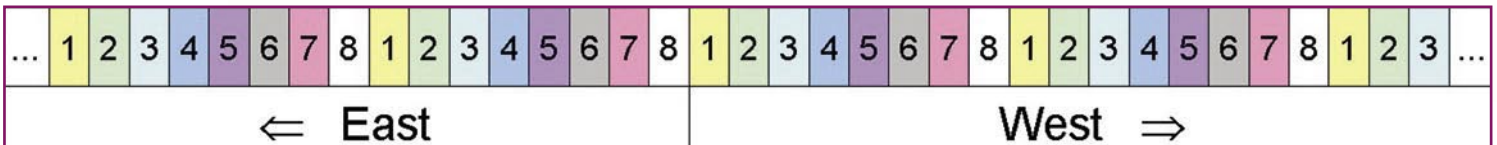

Figure 1. The principle of operation of P.168-W.