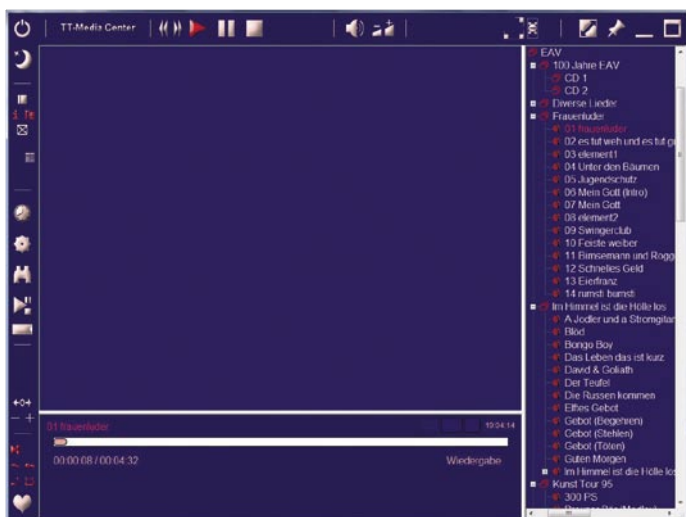

The Media Center as a Jukebox – MP3 playback!