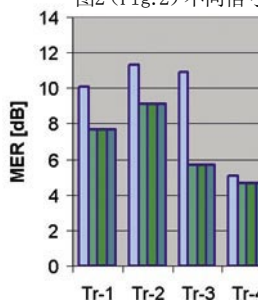

图2 (Fig.2) 不同信号