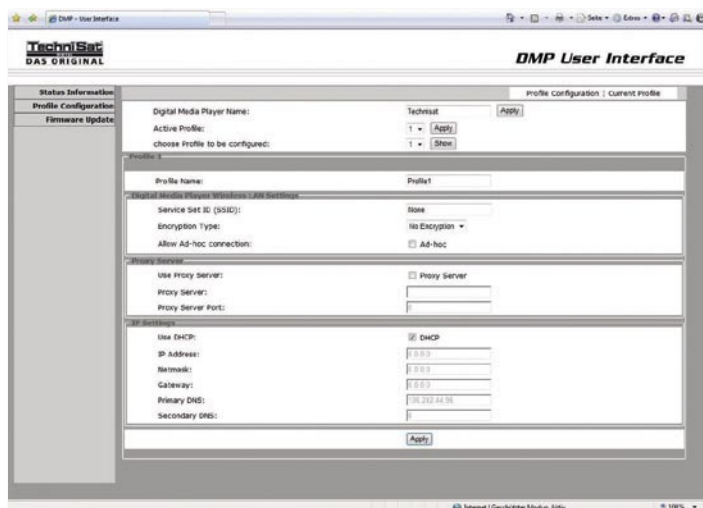

THE 04 SATELLITE TV SYSTEMS FROM SEA TEL. QUALITY YOU CAN ACTUALLY TOUCH.

Imagine, single touch control for satellite TV. Sea Tel's **04 Series** TV-at-Sea sports an intuitive new touch screen, locking in signals with a feather touch. Whisper-quiet, the 04 Series' "super dish reflector" pushes the edge of your satellite coverage further offshore. It's just one in a family of products that insure wherever you cruise, whatever size your vessel, there's a high-performing Sea Tel perfect for you. As the leader in satellite communications at sea for more than two decades, Sea Tel stands alone. Doesn't your boat deserve the best? *Don't you deserve a Sea Tel?*

The 04 Series features 30" to 50" systems with an industry-first touch screen control.

Look to the leader. Look to Sea Tel.

A Cobham Company

Sea Tel, Inc. 925.798.7979 www.seatel.com Sea Tel Europe +44 2380 671155

在回放时，显示窗显示所有的重要数据，如速率和频道名称。

在扫描过程中，显示出频道名称。

一个个人计算机显示器的网页界面：在这里配置技术数据。

TECHNIC DATA	Manufacturer	Technisat Digital GmbH, 54550 Daun/GERMANY
	Tel	+49-(0) 65 92 / 712-600
	Fax	+49-(0) 65 92 / 49 10
	E-Mail	http://www.technisat.com/en/kontakt.php
	Model	,InternetRadio 1'
	Function	Receiver for Internet Radio and MP3 via local network
	LC-Display	128 x 64 Pixels
	Audio Output	2 x RCA
	Digital Audio Output	yes (optical)
	Ethernet	RJ-45
	Network Connections	WLAN 802.11b, 802.11g, NIC IEEE 802.3, 802.3u, UPnP, WPA, WPA2
	Encryption	WEP (64/128 Bit key), WPA (WPA 2)
	Data Transfer Rates	54 Mb/s (WLAN), 10/100 Mb/s (Ethernet)
	Formats	MP3-Streams, MMS, MP3 (up to 320 kBit/s, CBR/VBR), M3U, PLS, WMA-9 (up to 320 kBit/s), ASX, WAV, WAX

遥控器上具有所有收音机的控制功能。