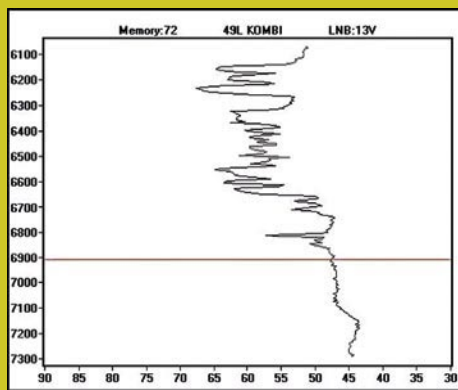

用 C/Ku 波段复合馈源测量