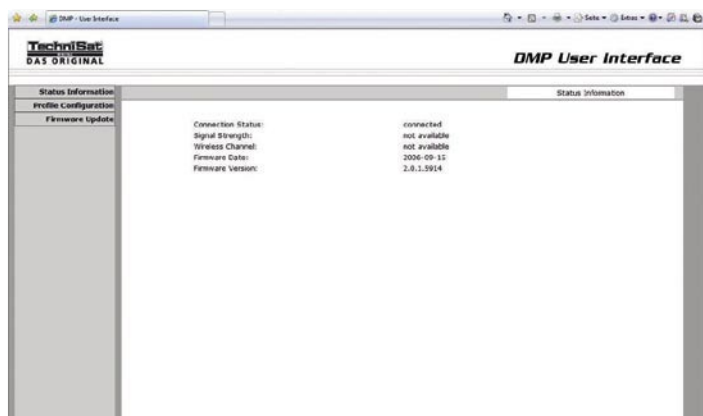

The 04 Series features 30" to 50" systems with an industry-first touch screen control.

Look to the leader. Look to Sea Tel.

A Cobham Company

Sea Tel, Inc. 925.798.7979 www.seatel.com Sea Tel Europe +44 2380 671155