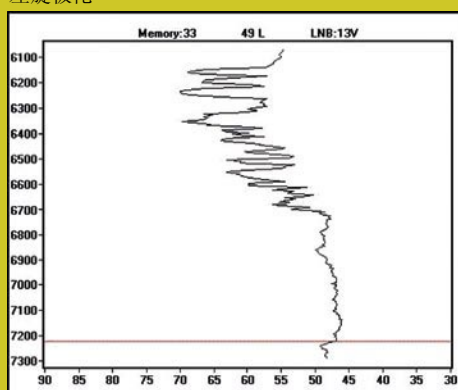

49 °E 的 YAMAL 202, 左旋极化

用标准的 LNB 测量