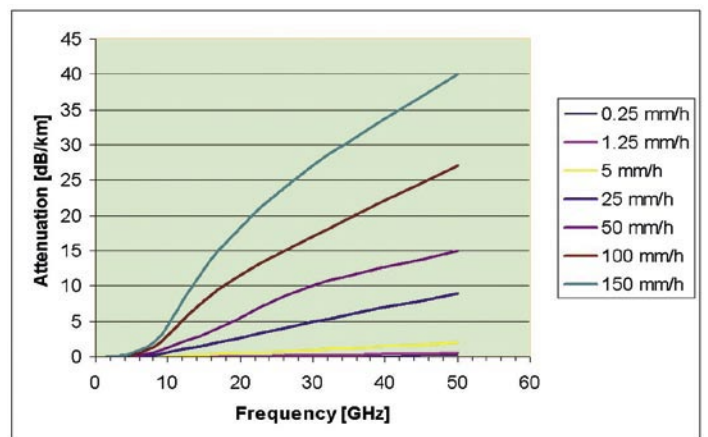

图 3. 如一个信号的功能地球气氛变薄频率。

图 4. 由雨所引起如频率和雨的一个功能的变薄强烈。

Quality made in Germany.

GOOD (2,2)
Tested: 11 LCD devices
Best grade 2,2

TechniSat HD-Vision

The first LCD-TV with 3 x DigitalDirect capability

TechniSat HD-Vision is the first LCD TV to feature an integrated multi-reception tuner for all transmission standards including DigitalSAT, digital and analogue cable TV as well as DVB-T. The decoding system CONAX is integrated for Pay-TV and Pay-Radio. Further systems can be received through the available CI-Slots by CI-Modul. The HD-Vision range includes a 32 and 40 inch model, with or without integrated hard drive (PVR), with over 30 individual models. The HD-Vision was voted best TV by the Stiftung-Warentest with a rating of 2.2.