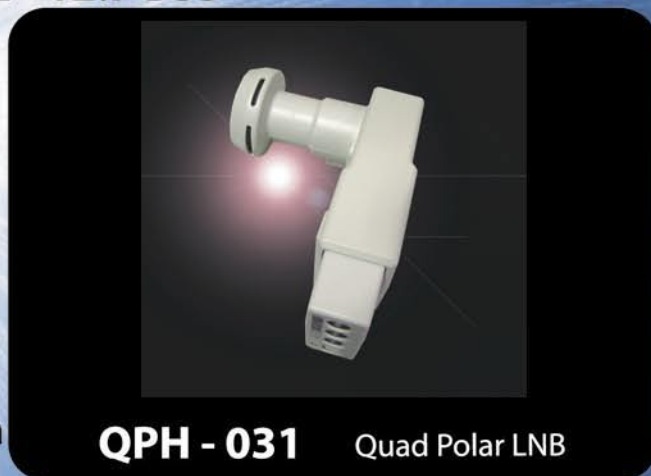

# Performance makes a Perfect Picture Everytime

**The Invacom Quad Polar - The World's ONLY Circular & Linear LNB**

- For FSS & BSS @ 11.7 - 12.7GHz FSS & 12.2 - 12.7 BSS
- Ideal for FTA & motorised antenna
- Proven noise figure
- 50 - 60 dB Gain
- Dual Oscillator
- Excellent stability (+/- 1MHz)
- Isolation (>30dB for Linear & >23dB for Circular)
- Available for Offset & Prime Focus antenna