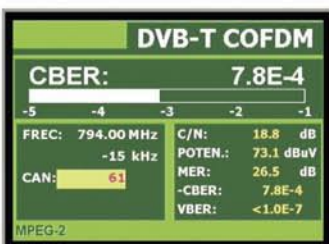

Shows all measurements simultaneously