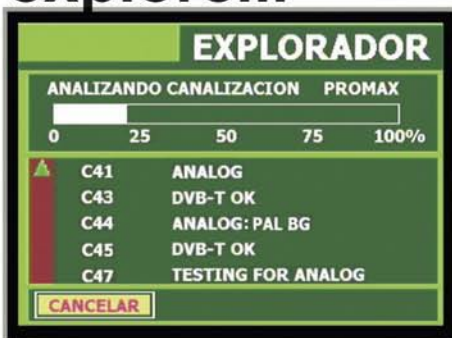

... all channels in the band!

... signals automatically!