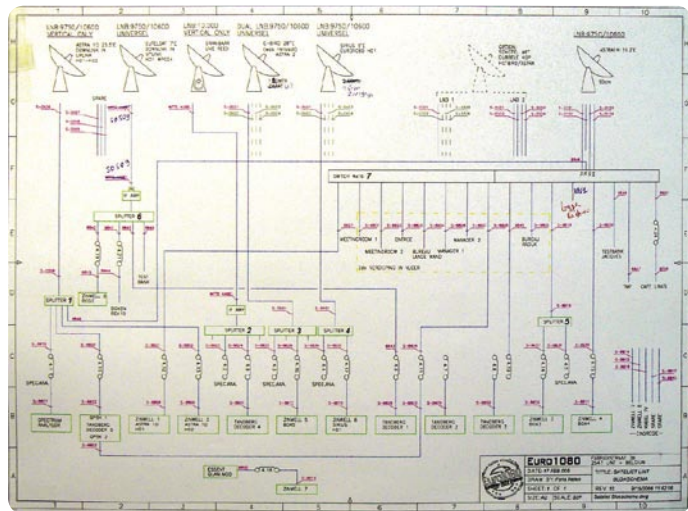

▲欧洲1080发射和接收天线的示意图。

释说，“用MPEG-4我们能8.8 Mbit/s传送8PSK的DVB-S2节目。而用MPEG-2 我们得需要16 Mbit/s才能取得相同的质量”。

我们能从欧洲1080期待到什么吗？“我们正在将音频信号转换成AC3，我们的很快能够把EPG扩大到14天”，雅克·舍泼斯说道。伊维思·潘涅斯补充说“这将会使我们能够为公众制做更长的节目信息。”这对于欧洲1080来说将是非常重要的一步，它更加具有魅力！