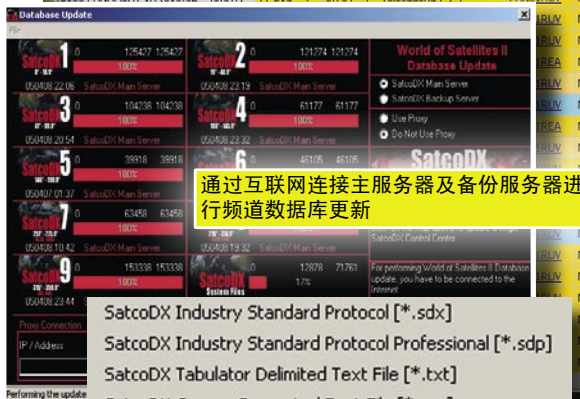

自动显示所有可接收的卫星频道

自动载入卫星频道数据到与SatcoDX兼容的接收机中

通过互联网连接主服务器及备份服务器进行频道数据库更新

- SatcoDX Industry Standard Protocol [\* .sdx]
- SatcoDX Industry Standard Protocol Professional [\* .sdp]
- SatcoDX Tabulator Delimited Text File [\* .txt]
- SatcoDX Comma Separated Text File [\* .csv]
- HTML (SatcoDX Style) [\* .htm]
- HTML List (With Coverage Images) [\* .html]
- HTML List (Without Coverage Images) [\* .html]
- DVB '98 Settings Editor Text File [\* .txt]
- DVB2000 Binary File [\* .dwb]
- Neutrino XML files [\* .xml]
- Microsoft Excel File [\* .xls]
- Report [\* .rpt]
- Tagged Text File [\* .txt]
- Newsmail [\* .txt]
- SkyStar INI files [\* .ini]