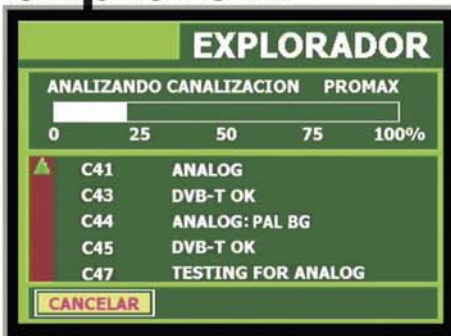

explore...

... all channels in the band!

identify...

... signals automatically!

Shows all measurements simultaneously

Shows picture, service list, PID's,...

Direct adjusting of spectrum, without menus