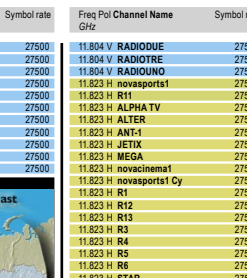

http://www.SatcoDX.com/0130 Coverage Code H0706BK

Table with columns: Freq Pol Channel Name, Symbol rate GHz, Freq Pol Channel Name, Symbol rate GHz. Includes H0706BK, H0706BK, and H0706BK sections.