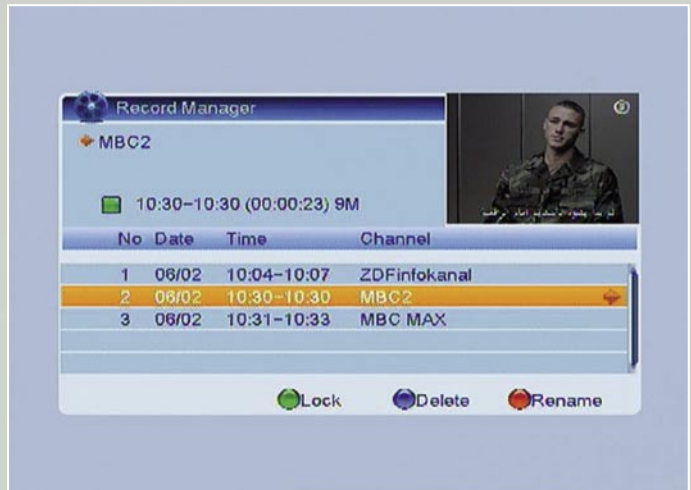

ENERGY DIAGRAM

First 15 minutes: reception with channel switching, PVR recording and play. Second 15 minutes: standby

Menu principal – PVR |

Gestionnaire PVR |

MP3 Jukebox |

Réception SCPC via TURKSAT par 42° Est