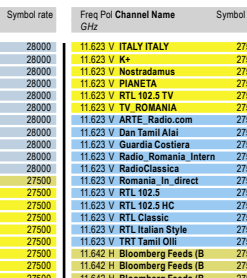

http://www.SatcoDX.com/0130 Coverage Code H0706BK

Table with columns: Freq Pol Channel Name, Symbol rate GHz, Freq Pol Channel Name, Symbol rate GHz. Includes H0706BK, H0706BK, and H0706BK sections.