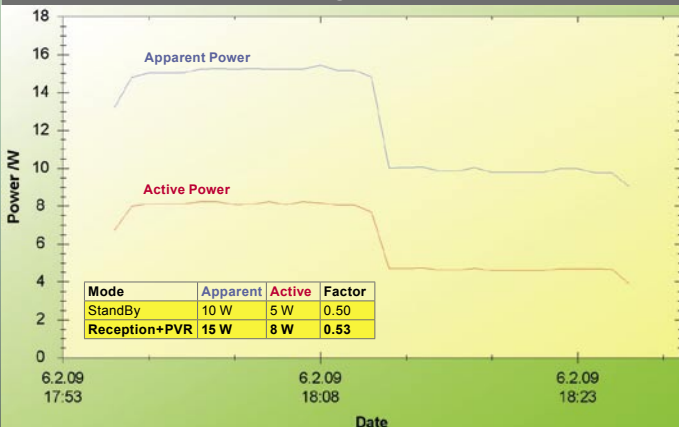

ENERGY DIAGRAM

First 15 minutes: reception with channel switching, PVR recording and play. Second 15 minutes: standby

Menu principal – PVR |

Gestionnaire PVR |

MP3 Jukebox |

Réception SCPC via TURKSAT par 42° Est