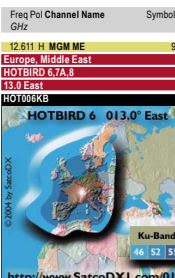

SatcoDX Global Satellite Chart 04/2009

Table with columns: Freq Pol Channel Name, Symbol rate GHz, Freq Pol Channel Name, Symbol rate GHz. Includes Europe, H0706BK, and H0706BK sections.

http://www.SatcoDX.com/0130 Coverage Code H0706BK