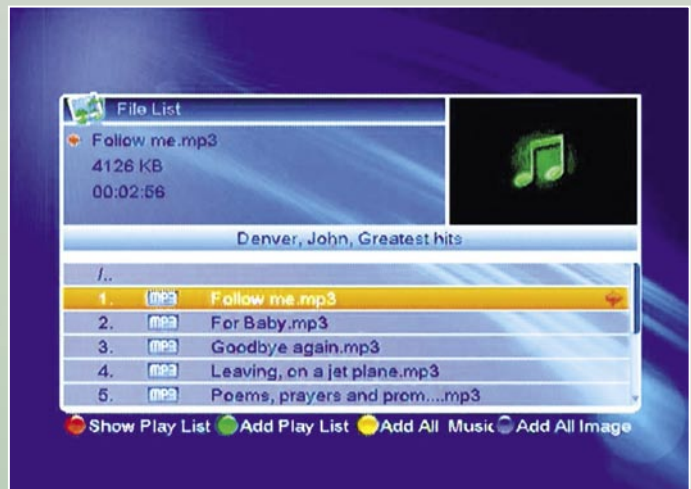

ENERGY DIAGRAM

First 15 minutes: reception with channel switching, PVR recording and play. Second 15 minutes: standby

Menu principal – PVR |

Gestionnaire PVR |

MP3 Jukebox |

Réception SCPC via TURKSAT par 42° Est