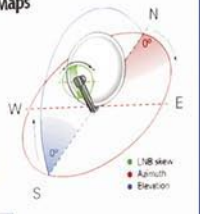

DishPointer.com

See where to point your dish, before you climb on the roof!

DishPointer, the state-of-the-art dish alignment and satellite information tool, is now available for commercial companies as a customised solution, programmed to fit individual needs.

**FREE
Widget**

Add DishPointer Lite to your site - it's free!

Give your clients and customers easy access to satellite information, hassle-free and straight to the point. For more information, visit www.dishpointer.com.

TV stations & program providers
Online shops & distributors
Satellite operators
Receiver manufacturers
Professional installers
and many more...

Satellite Dish Pointer / Alignment Calculator with Google Maps

International location: e.g. streetname, postcode, geocode:

London

Popular Satellites:

- 26.0E Badr-2,3,4/Eurobird 2
- 5.0E Sirius 2,3
- 5.0W Atlantic Bird 3
- 7.0W NileSat 101, 102, Atlantic Bird 4
- 1.0W Intelsat 10-02

All Satellites & Multi-LNB Setups: 19.2E Astra 1E,1F,1G,1H,1K,2C