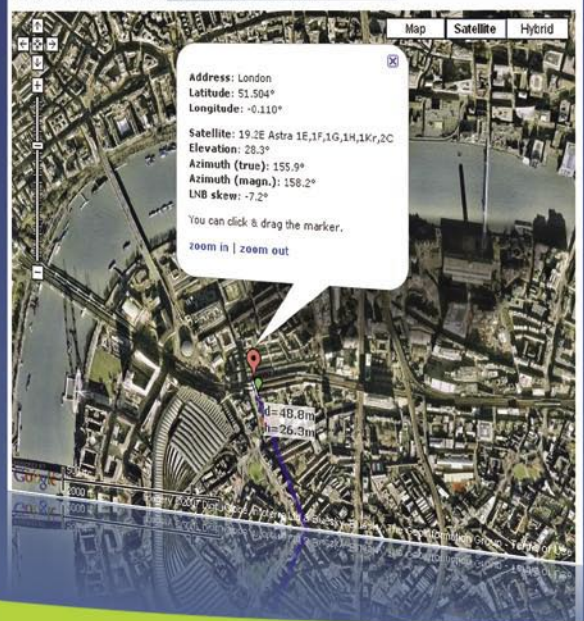

DishPointer.com

See where to point your dish, before you climb on the roof!

DishPointer, the state-of-the-art dish alignment and satellite information tool, is now available for commercial companies as a customised solution, programmed to fit individual needs.

**FREE
Widget**

Add DishPointer Lite to your site - it's free!

Give your clients and customers easy access to satellite information, hassle-free and straight to the point. For more information, visit www.dishpointer.com.

TV stations & program providers
Online shops & distributors
Satellite operators
Receiver manufacturers
Professional installers
and many more...

Satellite Dish Pointer / Alignment Calculator with Google Maps

International location: e.g. streetname, postcode, geocode:

London

Popular Satellites:

- 26.0E Badr-2,3,4/Eurobird 2
- 5.0E Sirius 2,3
- 5.0W Atlantic Bird 3
- 7.0W NileSat 101, 102, Atlantic Bird 4
- 1.0W Intelsat 10-02

All Satellites & Multi-LNB Setups: 19.2E Astra 1E,1F,1G,1H,1K,2C

References

www.dishpointer.com
info@dishpointer.com

ARABSAT 2B

ASTRA SATD

EUROBIRD 033.0° East

11.175 H Animal Planet

EUROBIRD 033.0° East

EUROBIRD 033.0° East

11.721 L Football test	27500
11.721 L Sport 1	27500
11.721 L Sport 2	27500
11.721 L TBI	27500
11.721 L Tramit	27500
11.721 L BIZ TV	27500
11.721 L CHANSON	27500
11.721 L Che-Pe INFO	27500
11.721 L Fiat Automotive	27500
11.721 L Q2TV	27500
11.721 L RUTV	27500
11.721 L TV3	27500
12.072 L Discovery HD	27500
12.072 L Eurosport HD	27500
12.072 L HD-Kino	27500
12.072 L HD-Sport	27500
12.175 L L. TNP	4340
12.190 L 385 дней	20000
12.190 L Teen TV	20000
12.190 L Автопилс	20000
12.190 L Discovery HD	20000
12.190 L Дом Кино	20000
12.190 L Комедия ТВ	20000
12.190 L Матч и детя	20000
12.190 L Muzo TB	20000
12.190 L Ночной Клуб	20000
12.190 L Олимп	20000
12.190 L Теленяштва	20000
12.226 L Бибигон	27500
12.226 L Весни	27500
12.226 L JTB	27500
12.226 L Kynypura	27500
12.226 L MuzTB	27500

12.226 L HTB

12.360 R Smash TV