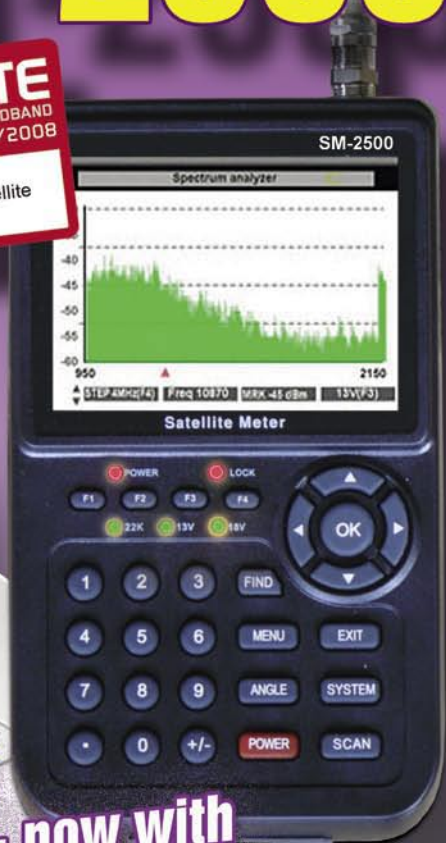

Trimax SM-2500

**TELE SATELLITE
AWARD & BROADBAND**
06-07/2008

TRIMAX SM2200
An ideal tool for any satellite
system installer

NEW - now with
"Spectrum Analyzer"

\$499^{us}
Direct Sales Price

Payment by PayPal, Visa, MC